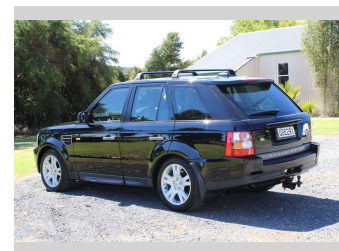

# 2006 Land Rover Range Rover Sport 4.4P 6A 5D 4WD

**Purchase Price** **\$12,750**  
Includes GST, Registration & Licensing

Finance may be available on this vehicle. Ask one of our friendly staff for more information.

Gain peace of mind with Mechanical Breakdown Insurance. **Ask us how.**

**Top features**  
 None Listed

Body Style  
**5 door, SUV / 4x4**

Odometer  
**145,620 km**

Engine  
**4398 cc, Internal Combustion**

Fuel Type  
**Petrol**

Transmission  
**Automatic, 4WD**

Wheels  
 -

VIN  
**SALLSAA536A925413**

Interior  
 -

Safety  
 -

Reg No.  
**GBE291**

Ext Colour  
**Black**