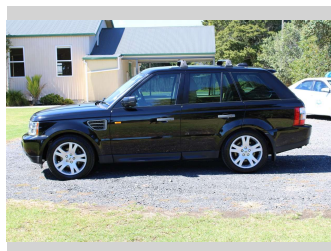

# 2006 Land Rover Range Rover Sport 4.4P 6A 5D 4WD

**Purchase Price** **\$12,750**  
Includes GST, Registration & Licensing

Finance may be available on this vehicle. Ask one of our friendly staff for more information.

Gain peace of mind with Mechanical Breakdown Insurance. **Ask us how.**

**Top features**  
 None Listed

Body Style  
**5 door, SUV / 4x4**

Odometer  
**145,620 km**

Engine  
**4398 cc, Internal Combustion**

Fuel Type  
**Petrol**

Transmission  
**Automatic, 4WD**

Wheels  
 -

VIN  
**SALLSAA536A925413**

Interior  
 -

Safety  
 -

Reg No.  
**GBE291**

Ext Colour  
**Black**