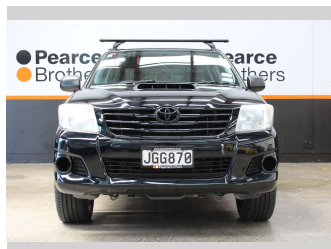

2015 Toyota Hilux 3.0TD MANUAL BLACK OUT

Purchase Price **\$21,990**
Includes GST, Registration & Licensing

Finance may be available on this vehicle. Ask one of our friendly staff for more information.

Gain peace of mind with Mechanical Breakdown Insurance. **Ask us how.**

Body Style
4 door, Ute

Odometer
140,529 km

Engine
2982 cc, Internal Combustion

Fuel Type
Diesel

Transmission
MANUAL

Wheels
-

VIN
MR0EZ12G104159406

Interior
-