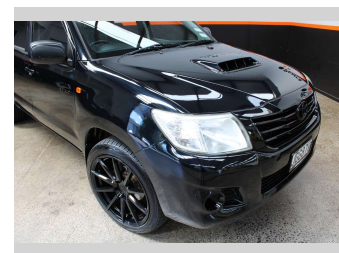

2015 Toyota Hilux 3.0TD MANUAL BLACK OUT

Purchase Price **\$21,990**
Includes GST, Registration & Licensing

Finance may be available on this vehicle. Ask one of our friendly staff for more information.

Gain peace of mind with Mechanical Breakdown Insurance. **Ask us how.**

Body Style
4 door, Ute

Odometer
140,529 km

Engine
2982 cc, Internal Combustion

Fuel Type
Diesel

Transmission
MANUAL

Wheels
-

VIN
MR0EZ12G104159406

Interior
-