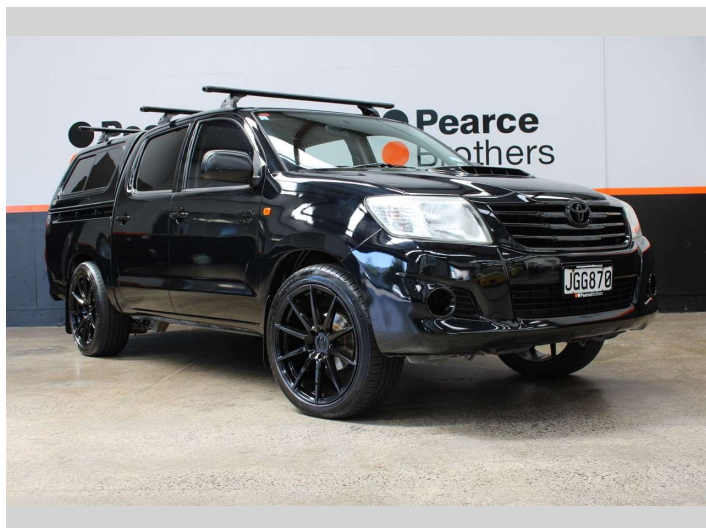

2015 Toyota Hilux 3.0TD MANUAL BLACK OUT

Purchase Price **\$21,990**
Includes GST, Registration & Licensing

Finance may be available on this vehicle. Ask one of our friendly staff for more information.

Gain peace of mind with Mechanical Breakdown Insurance. **Ask us how.**

Body Style
4 door, Ute

Odometer
140,529 km

Engine
2982 cc, Internal Combustion

Fuel Type
Diesel

Transmission
MANUAL

Wheels
-

VIN
MR0EZ12G104159406

Interior
-

Safety
-

Reg No.
JGG870

Ext Colour
Black

History
NZ New

Seats
5 seats

CO2 Emissions
-

Energy Economy
-

VIN
MR0EZ12G104159406