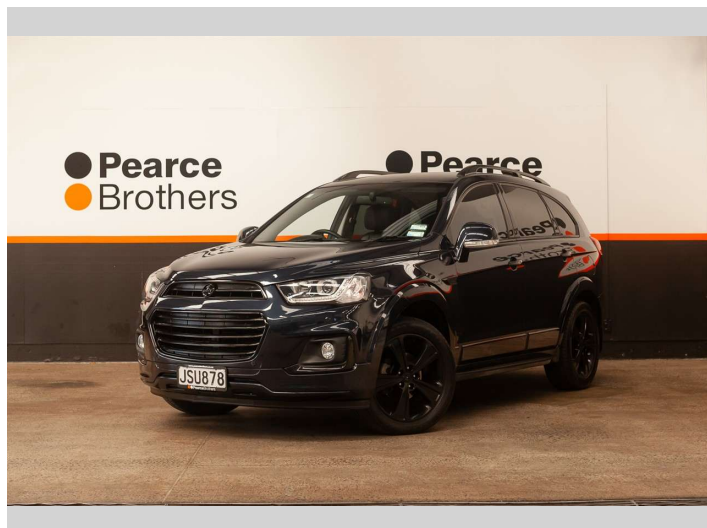

2016 Holden Captiva LTZ, 4WD, 7 SEATER, BLACKED

Purchase Price **\$17,990**
Includes GST, Registration & Licensing

Finance may be available on this vehicle. Ask one of our friendly staff for more information.

Body Style
4 door, Wagon

Odometer
99,003 km

Engine
2231 cc, Internal Combustion

Fuel Type
Diesel

Transmission
Automatic

Wheels
-

VIN
KL3CD2669GB513514

Interior
-

Safety
-

Reg No.
JSU878

Ext Colour
Blue

History
NZ New

Seats
7 seats

CO2 Emissions
-

Energy Economy
-

-