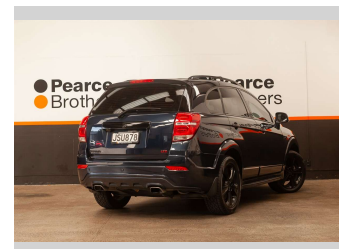

2016 Holden Captiva LTZ, 4WD, 7 SEATER, BLACKED

Purchase Price **\$17,990**
Includes GST, Registration & Licensing

Finance may be available on this vehicle. Ask one of our friendly staff for more information.

Body Style
4 door, Wagon

Odometer
99,003 km

Engine
2231 cc, Internal Combustion

Fuel Type
Diesel

Transmission
Automatic

Wheels
-

VIN
KL3CD2669GB513514

Interior
-