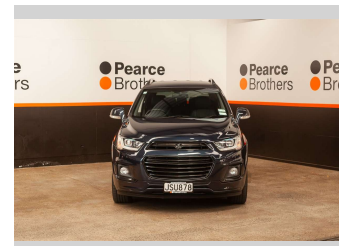

2016 Holden Captiva LTZ, 4WD, 7 SEATER, BLACKED

Purchase Price **\$17,990**
Includes GST, Registration & Licensing

Finance may be available on this vehicle. Ask one of our friendly staff for more information.

Body Style
4 door, Wagon

Odometer
99,003 km

Engine
2231 cc, Internal Combustion

Fuel Type
Diesel

Transmission
Automatic

Wheels
-

VIN
KL3CD2669GB513514

Interior
-