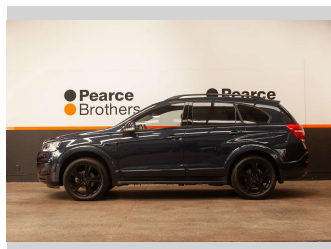

2016 Holden Captiva LTZ, 4WD, 7 SEATER, BLACKED

Purchase Price **\$17,990**
Includes GST, Registration & Licensing

Finance may be available on this vehicle. Ask one of our friendly staff for more information.

Body Style
4 door, Wagon

Odometer
99,003 km

Engine
2231 cc, Internal Combustion

Fuel Type
Diesel

Transmission
Automatic

Wheels
-

VIN
KL3CD2669GB513514

Interior
-