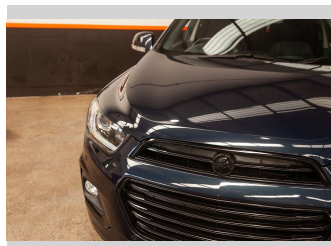

2016 Holden Captiva LTZ, 4WD, 7 SEATER, BLACKED

Purchase Price **\$17,990**
Includes GST, Registration & Licensing

Finance may be available on this vehicle. Ask one of our friendly staff for more information.

Body Style
4 door, Wagon

Odometer
99,003 km

Engine
2231 cc, Internal Combustion

Fuel Type
Diesel

Transmission
Automatic

Wheels
-

VIN
KL3CD2669GB513514

Interior
-