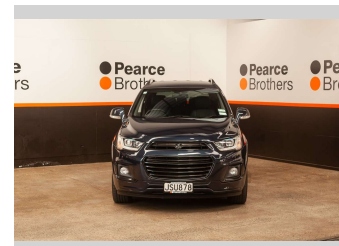

2016 Holden Captiva LTZ, 4WD, 7 SEATER, BLACKED

Purchase Price **\$16,990**
Includes GST, Registration & Licensing

Finance may be available on this vehicle. Ask one of our friendly staff for more information.

Body Style
4 door, Wagon

Odometer
99,003 km

Engine
2231 cc, Internal Combustion

Fuel Type
Diesel

Transmission
Automatic

Wheels
-

VIN
KL3CD2669GB513514

Interior
-

Safety
-

Reg No.
JSU878

Ext Colour
Blue

History
NZ New

Seats
7 seats

CO2 Emissions
-

Energy Economy
-

Stock ID: 27990