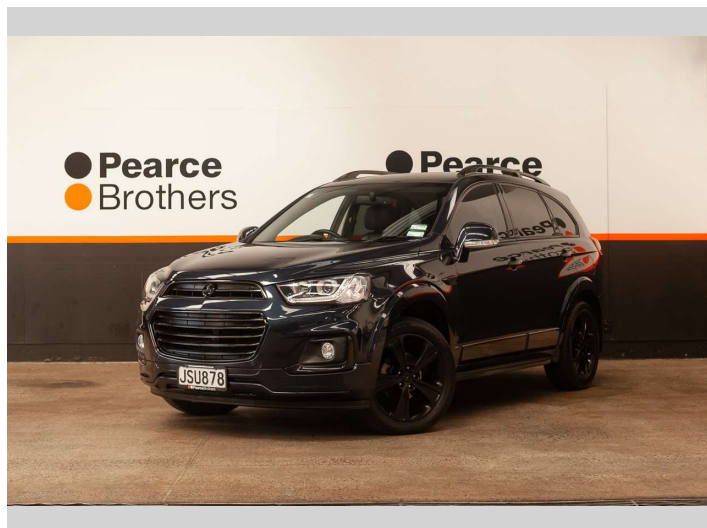

2016 Holden Captiva LTZ, 4WD, 7 SEATER, BLACKED

Purchase Price **\$16,990**
Includes GST, Registration & Licensing

Finance may be available on this vehicle. Ask one of our friendly staff for more information.

Body Style
4 door, Wagon

Odometer
99,003 km

Engine
2231 cc, Internal Combustion

Fuel Type
Diesel

Transmission
Automatic

Wheels
-

VIN
KL3CD2669GB513514

Interior
-

Safety
-

Reg No.
JSU878

Ext Colour
Blue

History
NZ New

Seats
7 seats

CO2 Emissions
-

Energy Economy
-

Stock ID: 27990