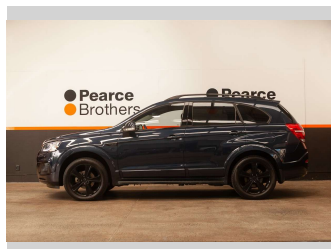

2016 Holden Captiva LTZ, 4WD, 7 SEATER, BLACKED

Purchase Price **\$16,990**
Includes GST, Registration & Licensing

Finance may be available on this vehicle. Ask one of our friendly staff for more information.

Body Style
4 door, Wagon

Odometer
99,003 km

Engine
2231 cc, Internal Combustion

Fuel Type
Diesel

Transmission
Automatic

Wheels
-

VIN
KL3CD2669GB513514

Interior
-