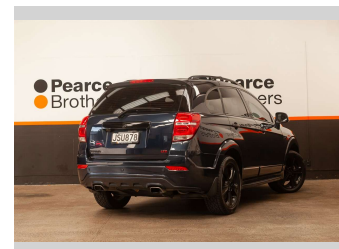

2016 Holden Captiva LTZ, 4WD, 7 SEATER, BLACKED

Purchase Price **\$16,990**
Includes GST, Registration & Licensing

Finance may be available on this vehicle. Ask one of our friendly staff for more information.

Body Style
4 door, Wagon

Odometer
99,003 km

Engine
2231 cc, Internal Combustion

Fuel Type
Diesel

Transmission
Automatic

Wheels
-

VIN
KL3CD2669GB513514

Interior
-