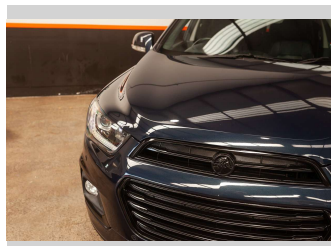

2016 Holden Captiva LTZ, 4WD, 7 SEATER, BLACKED

Purchase Price **\$16,990**
Includes GST, Registration & Licensing

Finance may be available on this vehicle. Ask one of our friendly staff for more information.

Body Style
4 door, Wagon

Odometer
99,003 km

Engine
2231 cc, Internal Combustion

Fuel Type
Diesel

Transmission
Automatic

Wheels
-

VIN
KL3CD2669GB513514

Interior
-