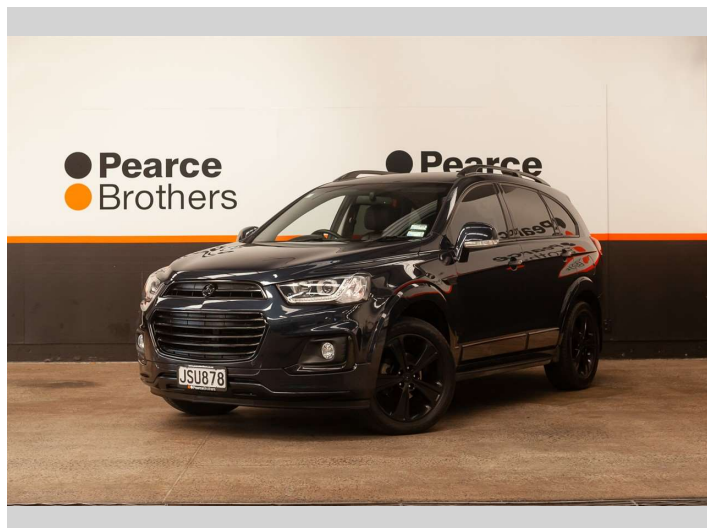

2016 Holden Captiva LTZ, 4WD, 7 SEATER, BLACKED

Purchase Price **\$17,990**
Includes GST, Registration & Licensing

Finance may be available on this vehicle. Ask one of our friendly staff for more information.

Body Style
4 door, Wagon

Odometer
99,003 km

Engine
2231 cc, Internal Combustion

Fuel Type
Diesel

Transmission
Automatic

Wheels
-

VIN
KL3CD2669GB513514

Interior
-

Safety
-

Reg No.
JSU878

Ext Colour
Blue

History
NZ New

Seats
7 seats

CO2 Emissions
-

Energy Economy
-

Stock ID: 27990