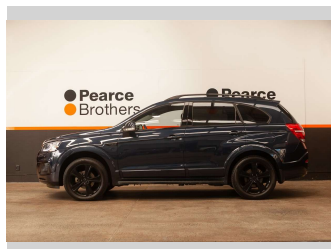

2016 Holden Captiva LTZ, 4WD, 7 SEATER, BLACKED

Purchase Price **\$17,990**
Includes GST, Registration & Licensing

Finance may be available on this vehicle. Ask one of our friendly staff for more information.

Body Style
4 door, Wagon

Odometer
99,003 km

Engine
2231 cc, Internal Combustion

Fuel Type
Diesel

Transmission
Automatic

Wheels
-

VIN
KL3CD2669GB513514

Interior
-