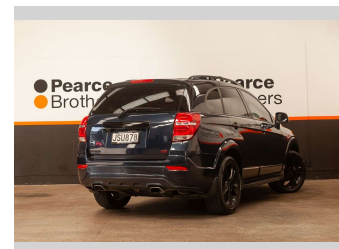

2016 Holden Captiva LTZ, 4WD, 7 SEATER, BLACKED

Purchase Price **\$17,990**
Includes GST, Registration & Licensing

Finance may be available on this vehicle. Ask one of our friendly staff for more information.

Body Style
4 door, Wagon

Odometer
99,003 km

Engine
2231 cc, Internal Combustion

Fuel Type
Diesel

Transmission
Automatic

Wheels
-

VIN
KL3CD2669GB513514

Interior
-