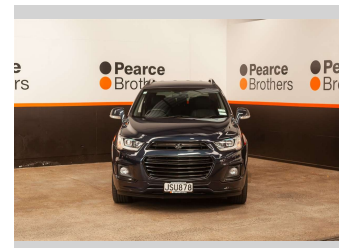

2016 Holden Captiva LTZ, 4WD, 7 SEATER, BLACKED

Purchase Price **\$17,990**
Includes GST, Registration & Licensing

Finance may be available on this vehicle. Ask one of our friendly staff for more information.

Body Style
4 door, Wagon

Odometer
99,003 km

Engine
2231 cc, Internal Combustion

Fuel Type
Diesel

Transmission
Automatic

Wheels
-

VIN
KL3CD2669GB513514

Interior
-

Safety
-

Reg No.
JSU878

Ext Colour
Blue

History
NZ New

Seats
7 seats

CO2 Emissions
-

Energy Economy
-

Stock ID: 27990