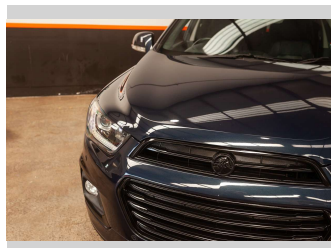

2016 Holden Captiva LTZ, 4WD, 7 SEATER, BLACKED

Purchase Price **\$17,990**
Includes GST, Registration & Licensing

Finance may be available on this vehicle. Ask one of our friendly staff for more information.

Body Style
4 door, Wagon

Odometer
99,003 km

Engine
2231 cc, Internal Combustion

Fuel Type
Diesel

Transmission
Automatic

Wheels
-

VIN
KL3CD2669GB513514

Interior
-