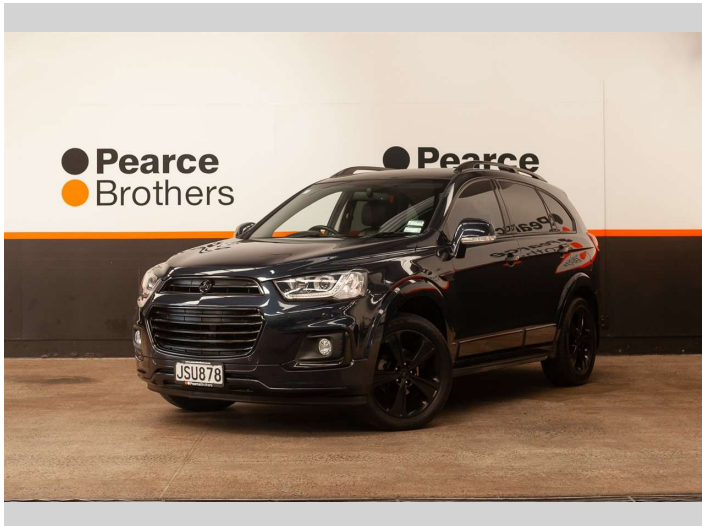

2016 Holden Captiva LTZ, 4WD, 7 SEATER, BLACKED

Purchase Price **\$15,990**
Includes GST, Registration & Licensing

Finance may be available on this vehicle. Ask one of our friendly staff for more information.

UDC
New Zealand's Finance Company
MARAC
MEANS FINANCE

Gain peace of mind with Mechanical Breakdown Insurance. **Ask us how.**

autosure
INSURANCE

- Top features**
- » 4WD
 - » 4WD/4x4
 - » 7 Seater
 - » Air Bag(s)
 - » Air Conditioning
 - » Alloys
 - » Alloys
 - » Bluetooth
 - » Car Stereo
 - » Central Locking
 - » Central Locking
 - » Climate Control
 - » Cruise Control
 - » Cruise Control
 - » Electric Mirrors
 - » Electric Mirrors
 - » Electric Windows
 - » Heated Seats

Body Style
4 door, Wagon

Odometer
99,003 km

Engine
2231 cc, Internal Combustion

Fuel Type
Diesel

Transmission
Automatic

Wheels
-

VIN
KL3CD2669GB513514

Interior
-

Safety
-

Reg No.
JSU878

Ext Colour
Blue

History
NZ New

Seats
7 seats

CO2 Emissions
-

Energy Economy
-

Stock ID: 27990