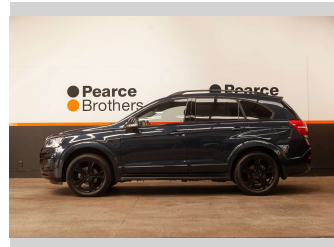

2016 Holden Captiva LTZ, 4WD, 7 SEATER, BLACKED

Purchase Price **\$15,990**
Includes GST, Registration & Licensing

Finance may be available on this vehicle. Ask one of our friendly staff for more information.

UDC
New Zealand's Finance Company
MARAC
MEANS FINANCE

Gain peace of mind with Mechanical Breakdown Insurance. **Ask us how.**

autosure
INSURANCE

- Top features**
- » 4WD
 - » 4WD/4x4
 - » 7 Seater
 - » Air Bag(s)
 - » Air Conditioning
 - » Alloys
 - » Alloys
 - » Bluetooth
 - » Car Stereo
 - » Central Locking
 - » Central Locking
 - » Climate Control
 - » Cruise Control
 - » Cruise Control
 - » Electric Mirrors
 - » Electric Mirrors
 - » Electric Windows
 - » Heated Seats

Body Style
4 door, Wagon

Odometer
99,003 km

Engine
2231 cc, Internal Combustion

Fuel Type
Diesel

Transmission
Automatic

Wheels
-

VIN
KL3CD2669GB513514

Interior
-