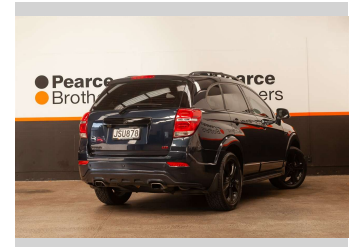

2016 Holden Captiva LTZ, 4WD, 7 SEATER, BLACKED

Purchase Price **\$15,990**
Includes GST, Registration & Licensing

Finance may be available on this vehicle. Ask one of our friendly staff for more information.

UDC
New Zealand's Finance Company
MARAC
MEANS FINANCE

Gain peace of mind with Mechanical Breakdown Insurance. **Ask us how.**

autosure
INSURANCE

- Top features**
- » 4WD
 - » 4WD/4x4
 - » 7 Seater
 - » Air Bag(s)
 - » Air Conditioning
 - » Alloys
 - » Alloys
 - » Bluetooth
 - » Car Stereo
 - » Central Locking
 - » Central Locking
 - » Climate Control
 - » Cruise Control
 - » Cruise Control
 - » Electric Mirrors
 - » Electric Mirrors
 - » Electric Windows
 - » Heated Seats

Body Style
4 door, Wagon

Odometer
99,003 km

Engine
2231 cc, Internal Combustion

Fuel Type
Diesel

Transmission
Automatic

Wheels
-

VIN
KL3CD2669GB513514

Interior
-