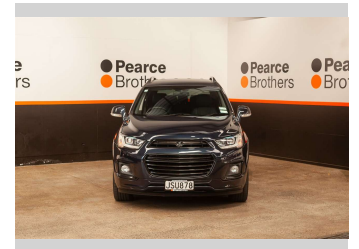

2016 Holden Captiva LTZ, 4WD, 7 SEATER, BLACKED

Purchase Price **\$15,990**
Includes GST, Registration & Licensing

Finance may be available on this vehicle. Ask one of our friendly staff for more information.

Body Style
4 door, Wagon

Odometer
99,003 km

Engine
2231 cc, Internal Combustion

Fuel Type
Diesel

Transmission
Automatic

Wheels
-

VIN
KL3CD2669GB513514

Interior
-

Safety
-

Reg No.
JSU878

Ext Colour
Blue

History
NZ New

Seats
7 seats

CO2 Emissions
-

Energy Economy
-

Stock ID: 27990