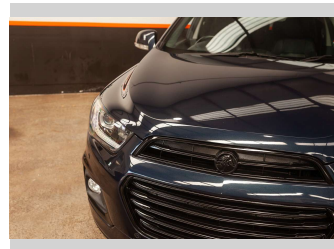

2016 Holden Captiva LTZ, 4WD, 7 SEATER, BLACKED

Purchase Price **\$15,990**
Includes GST, Registration & Licensing

Finance may be available on this vehicle. Ask one of our friendly staff for more information.

Body Style
4 door, Wagon

Odometer
99,003 km

Engine
2231 cc, Internal Combustion

Fuel Type
Diesel

Transmission
Automatic

Wheels
-

VIN
KL3CD2669GB513514

Interior
-