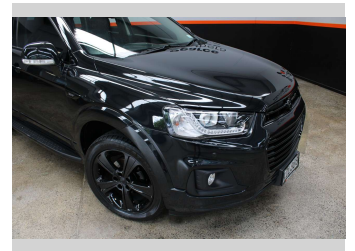

# 2016 Holden Captiva LTZ 4WD 7 SEATER

**Purchase Price** **\$15,990**  
Includes GST, Registration & Licensing

Finance may be available on this vehicle. Ask one of our friendly staff for more information.

Gain peace of mind with Mechanical Breakdown Insurance. **Ask us how.**

**Top features**  
None Listed

**Body Style**  
4 door, Wagon

**Odometer**  
105,466 km

**Engine**  
2997 cc, Internal Combustion

**Fuel Type**  
Petrol