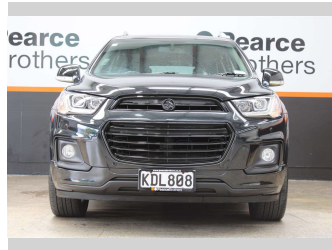

# 2016 Holden Captiva LTZ 4WD 7 SEATER

**Purchase Price** **\$15,990**  
Includes GST, Registration & Licensing

Finance may be available on this vehicle. Ask one of our friendly staff for more information.

Gain peace of mind with Mechanical Breakdown Insurance. **Ask us how.**

**Top features**  
None Listed

**Body Style**  
4 door, Wagon

**Odometer**  
105,466 km

**Engine**  
2997 cc, Internal Combustion

**Fuel Type**  
Petrol

**Transmission**  
Automatic

**Wheels**  
-

**VIN**  
KL3CD2659GB526646

**Interior**  
-

**Safety**  
-

**Reg No.**  
KDL808

**Ext Colour**  
Black

**History**  
NZ New