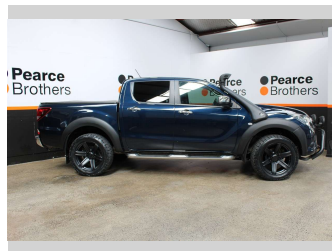

2020 Mazda BT-50 GSX 4WD 20" MAGS

Purchase Price **\$35,990**
Includes GST, Registration & Licensing

Finance may be available on this vehicle. Ask one of our friendly staff for more information.

UDC
New Zealand's Finance Company
MARAC
MEANS FINANCE

Body Style
4 door, Ute

Odometer
98,620 km

Engine
3198 cc, Internal Combustion

Fuel Type
Diesel

Transmission
MANUAL

Wheels
-

VIN
MM0UR0YG100096099

Interior
-