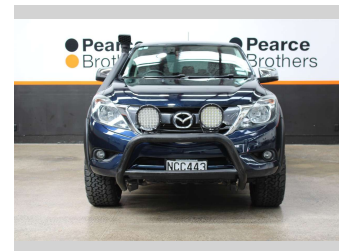

2020 Mazda BT-50 GSX 4WD 20" MAGS

Purchase Price **\$35,990**
Includes GST, Registration & Licensing

Finance may be available on this vehicle. Ask one of our friendly staff for more information.

UDC
New Zealand's Finance Company
MARAC
MEANS FINANCE

Body Style
4 door, Ute

Odometer
98,620 km

Engine
3198 cc, Internal Combustion

Fuel Type
Diesel

Transmission
MANUAL

Wheels
-

VIN
MM0UR0YG100096099

Interior
-