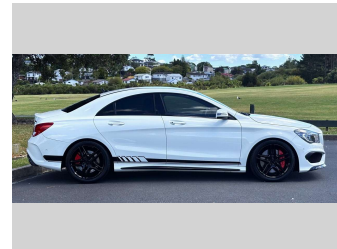

2014 Mercedes-Benz Cla45 AMG TURBO

Purchase Price **\$29,975**
Includes GST, Registration & Licensing

Finance may be available on this vehicle. Ask one of our friendly staff for more information.

Gain peace of mind with Mechanical Breakdown Insurance. **Ask us how.**

Top features
None Listed

Body Style
4 door, Sedan

Odometer
92,168 km

Engine
1990 cc, In-Line

Fuel Type
Petrol

Transmission
Automatic, 4WD

Wheels
-

VIN
WDD1173522N085436