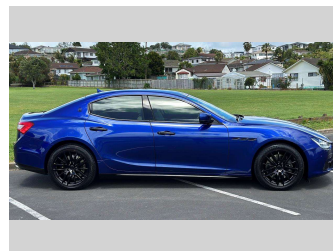

# 2014 Maserati Ghibli DV6 AUTO

**Purchase Price** **\$27,975**  
Includes GST, Registration & Licensing

Finance may be available on this vehicle. Ask one of our friendly staff for more information.

Gain peace of mind with Mechanical Breakdown Insurance. **Ask us how.**

**Top features**  
None Listed

Body Style  
**4 door, Sedan**

Odometer  
**60,897 km**

Engine  
**2987 cc, In-Line**

Fuel Type  
**Diesel**

Transmission  
**Auto Tiptronic, Rear Wheel**

Wheels  
-

VIN  
**ZAMTS57C001128905**

Interior  
-

Safety  
-

Reg No.  
**HWE6**

Ext Colour  
**Blue**

History  
**Ex-Overseas, 3 owners**

Seats  
**5 seats**

CO2 Emissions  
-

Energy Economy  
-