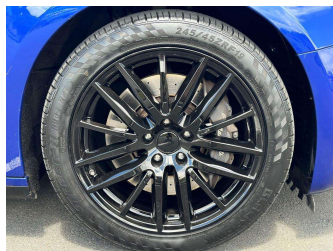

# 2014 Maserati Ghibli DV6 AUTO

**Purchase Price** **\$27,975**  
Includes GST, Registration & Licensing

Finance may be available on this vehicle. Ask one of our friendly staff for more information.

Gain peace of mind with Mechanical Breakdown Insurance. **Ask us how.**

**Top features**  
None Listed

Body Style  
**4 door, Sedan**

Odometer  
**60,897 km**

Engine  
**2987 cc, In-Line**

Fuel Type  
**Diesel**

Transmission  
**Auto Tiptronic, Rear Wheel**

Wheels  
-

VIN  
**ZAMTS57C001128905**

Interior  
-

Safety  
-

Reg No.  
**HWE6**

Ext Colour  
**Blue**

History  
**Ex-Overseas, 3 owners**

Seats  
**5 seats**

CO2 Emissions  
-

Energy Economy  
-