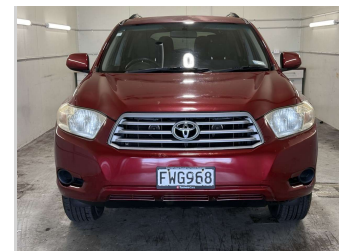

2008 Toyota HIGHLANDER 3.5P 4WD WAGON5 5A

Purchase Price **\$7,990**
Includes GST, Registration & Licensing

Finance may be available on this vehicle. Ask one of our friendly staff for more information.

Gain peace of mind with Mechanical Breakdown Insurance. **Ask us how.**

Top features
None Listed

Body Style
5 door, Wagon

Odometer
254,295 km

Engine
3456 cc, Internal Combustion

Fuel Type
Petrol

Transmission
Automatic

Wheels
-

VIN
JTEES41A702087832

Interior
-

Safety
-

Reg No.
FWG968

Ext Colour
Red

History
NZ New

Seats
7 seats

CO2 Emissions
-

Energy Economy
-