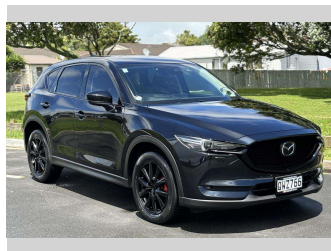

2017 Mazda CX-5 2.5L AWD, LIKE NEW HIGH SPEC

Purchase Price **\$29,975**
Includes GST, Registration & Licensing

Finance may be available on this vehicle. Ask one of our friendly staff for more information.

Gain peace of mind with Mechanical Breakdown Insurance. **Ask us how.**

Top features
None Listed

Body Style
5 door, SUV

Odometer
101,229 km

Engine
2488 cc, In-Line

Fuel Type
Petrol

Transmission
Automatic, 4WD