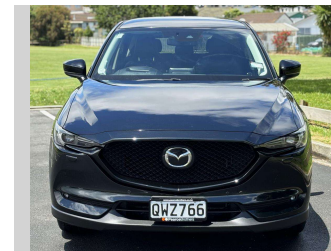

2017 Mazda CX-5 2.5L AWD, LIKE NEW HIGH SPEC

Purchase Price **\$29,975**
Includes GST, Registration & Licensing

Finance may be available on this vehicle. Ask one of our friendly staff for more information.

Gain peace of mind with Mechanical Breakdown Insurance. **Ask us how.**

Top features
None Listed

Body Style
5 door, SUV

Odometer
101,229 km

Engine
2488 cc, In-Line

Fuel Type
Petrol

Transmission
Automatic, 4WD