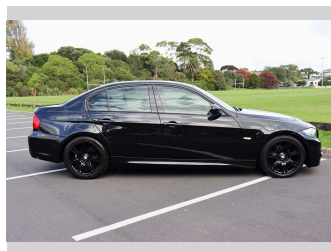

# 2012 BMW 320i M-Sport

Purchase Price

**\$13,975**

Includes GST, Registration & Licensing

Finance may be available on this vehicle. Ask one of our friendly staff for more information.

**MARAC**

Gain peace of mind with Mechanical Breakdown Insurance. **Ask us how.**

## Top features

None Listed

Body Style

**4 door, Sedan**

Odometer

**67,967 km**

Engine

**1990 cc, In-Line**