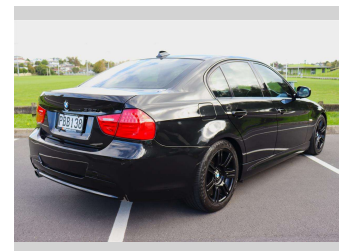

# 2012 BMW 320i M-Sport

Purchase Price

**\$13,975**

Includes GST, Registration & Licensing

Finance may be available on this vehicle. Ask one of our friendly staff for more information.

**MARAC**

Gain peace of mind with Mechanical Breakdown Insurance. **Ask us how.**

## Top features

None Listed

Body Style

**4 door, Sedan**

Odometer

**67,967 km**

Engine

**1990 cc, In-Line**