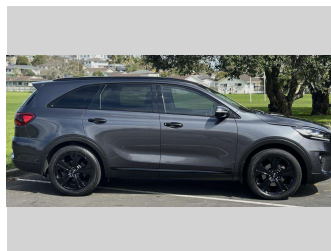

2019 Kia Sorento LTD 2.2TD 4WD

Purchase Price **\$30,975**
Includes GST, Registration & Licensing

Finance may be available on this vehicle. Ask one of our friendly staff for more information.

Gain peace of mind with Mechanical Breakdown Insurance. **Ask us how.**

Top features
None Listed

Body Style
5 door, SUV

Odometer
139,048 km

Engine
2199 cc, In-Line

Fuel Type
Diesel

Transmission
Automatic, 4WD

Wheels
-

VIN
KNAPH81BSK5503089

Interior
-

Safety
-

Reg No.
MBT644

Ext Colour
Grey

History
NZ New, 4 owners

Seats
7 seats

CO2 Emissions
-

Energy Economy
-