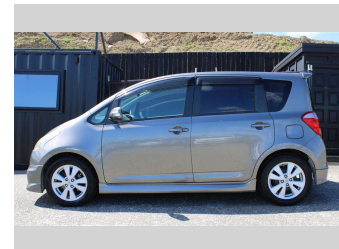

2006 Toyota Ractis 1.5 AUTO POPULAR HATCH

Purchase Price **\$6,250**
Includes GST, Registration & Licensing

Finance may be available on this vehicle. Ask one of our friendly staff for more information.

Gain peace of mind with Mechanical Breakdown Insurance. **Ask us how.**

Top features
None Listed

Body Style
Hatchback

Odometer
81,164 km

Engine
1496 cc, Internal Combustion

Fuel Type
Petrol

Transmission
CVT

Wheels
-

VIN
7AT0H652X15034040