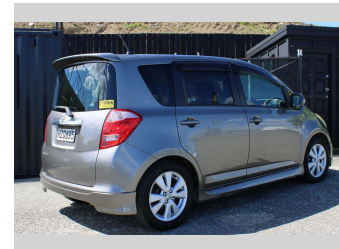

2006 Toyota Ractis 1.5 AUTO POPULAR HATCH

Purchase Price **\$6,250**
Includes GST, Registration & Licensing

Finance may be available on this vehicle. Ask one of our friendly staff for more information.

Gain peace of mind with Mechanical Breakdown Insurance. **Ask us how.**

Top features
None Listed

Body Style
Hatchback

Odometer
81,164 km

Engine
1496 cc, Internal Combustion

Fuel Type
Petrol

Transmission
CVT

Wheels
-

VIN
7AT0H652X15034040