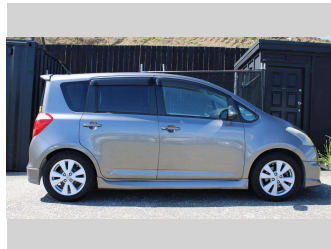

2006 Toyota Ractis 1.5 AUTO POPULAR HATCH

Purchase Price **\$6,250**
Includes GST, Registration & Licensing

Finance may be available on this vehicle. Ask one of our friendly staff for more information.

Gain peace of mind with Mechanical Breakdown Insurance. **Ask us how.**

Top features
None Listed

Body Style
Hatchback

Odometer
81,164 km

Engine
1496 cc, Internal Combustion

Fuel Type
Petrol

Transmission
CVT

Wheels
-

VIN
7AT0H652X15034040