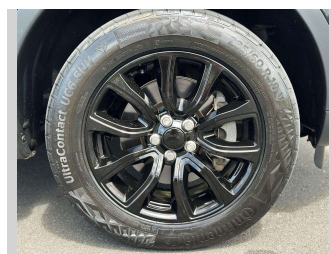

2019 Land Rover Discovery Sport TD4 (110KW) SE

Purchase Price **\$31,975**
Includes GST, Registration & Licensing

Finance may be available on this vehicle. Ask one of our friendly staff for more information.

Gain peace of mind with Mechanical Breakdown Insurance. **Ask us how.**

Top features

None Listed

Body Style
5 door, SUV

Odometer
85,058 km

Engine
1999 cc, In-Line

Fuel Type
Diesel

Transmission
Automatic, 4WD