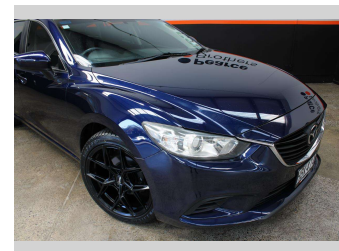

# 2013 Mazda 6 GLX 2.0P WAGON

**Purchase Price** **\$11,990**  
Includes GST, Registration & Licensing

Finance may be available on this vehicle. Ask one of our friendly staff for more information.

Gain peace of mind with Mechanical Breakdown Insurance. **Ask us how.**

Body Style  
**Wagon**

Odometer  
**190,347 km**

Engine  
**1997 cc, Internal Combustion**

Fuel Type  
**Petrol**

Transmission  
**Automatic**

Wheels  
-

VIN  
**JM0GJ107100104842**

Interior  
-