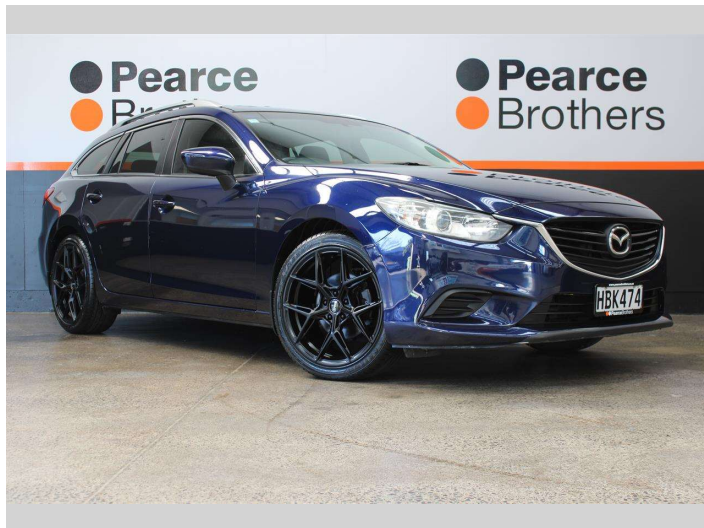

# 2013 Mazda 6 GLX 2.0P WAGON

**Purchase Price** **\$11,990**  
Includes GST, Registration & Licensing

Finance may be available on this vehicle. Ask one of our friendly staff for more information.

Gain peace of mind with Mechanical Breakdown Insurance. **Ask us how.**

Body Style  
**Wagon**

Odometer  
**190,347 km**

Engine  
**1997 cc, Internal Combustion**

Fuel Type  
**Petrol**

Transmission  
**Automatic**

Wheels  
-

VIN  
**JM0GJ107100104842**

Interior  
-