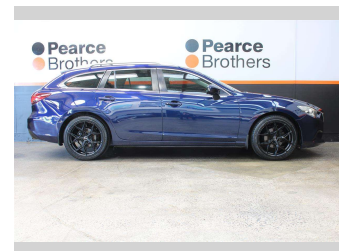

# 2013 Mazda 6 GLX 2.0P WAGON

**Purchase Price** **\$11,990**  
Includes GST, Registration & Licensing

Finance may be available on this vehicle. Ask one of our friendly staff for more information.

Gain peace of mind with Mechanical Breakdown Insurance. **Ask us how.**

Body Style  
**Wagon**

Odometer  
**190,347 km**

Engine  
**1997 cc, Internal Combustion**

Fuel Type  
**Petrol**

Transmission  
**Automatic**

Wheels  
-

VIN  
**JM0GJ107100104842**

Interior  
-