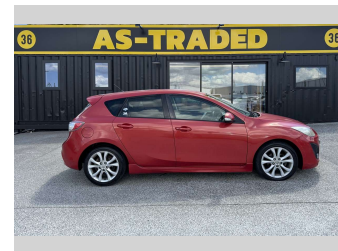

2009 Mazda Axela 2.0 AUTO, ALLOYS!

Purchase Price **\$4,995**
Includes GST, Registration & Licensing

Finance may be available on this vehicle. Ask one of our friendly staff for more information.

UDC
New Zealand's Finance Company
MARRAC
MEANS FINANCE

Gain peace of mind with Mechanical Breakdown Insurance. **Ask us how.**

autosure
INSURANCE

Top features
None Listed

Body Style
Hatchback

Odometer
206,149 km

Engine
1990 cc, Internal Combustion

Fuel Type
Petrol