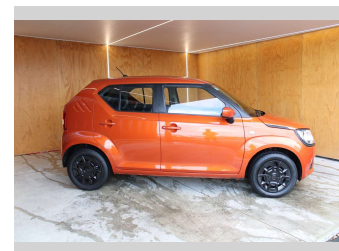

# 2019 Suzuki Ignis GLXC, 1.2L, BLACKED OUT

**Purchase Price** **\$12,990**  
Includes GST, Registration & Licensing

Finance may be available on this vehicle. Ask one of our friendly staff for more information.

UDC  
New Zealand's Finance Company  
MARAC  
MEANS FINANCE

Gain peace of mind with Mechanical Breakdown Insurance. **Ask us how.**

autosure  
INSURANCE

- Top features**
- » Air Bag(s)
  - » Air Conditioning
  - » Bluetooth
  - » Car Stereo
  - » Central Locking
  - » Central Locking
  - » Climate Control
  - » Cruise Control
  - » Cruise Control
  - » Electric Mirrors
  - » Electric Mirrors
  - » Electric Windows
  - » Fog Lights
  - » NZ NEW
  - » Power Steering
  - » Remote Locking

Body Style  
**5 door, Wagon**

Odometer  
**107,956 km**

Engine  
**1243 cc, Internal Combustion**

Fuel Type  
**Petrol**

Transmission  
**CVT**

Wheels  
-

VIN  
**JSAMFH11S00209238**

Interior  
-