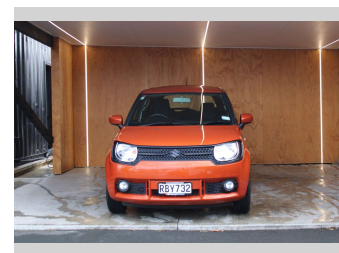

# 2019 Suzuki Ignis GLXC, 1.2L, BLACKED OUT

**Purchase Price** **\$12,990**  
Includes GST, Registration & Licensing

Finance may be available on this vehicle. Ask one of our friendly staff for more information.

UDC  
New Zealand's Finance Company  
MARAC  
MEANS FINANCE

Gain peace of mind with Mechanical Breakdown Insurance. **Ask us how.**

autosure  
INSURANCE

- Top features**
- » Air Bag(s)
  - » Air Conditioning
  - » Bluetooth
  - » Car Stereo
  - » Central Locking
  - » Central Locking
  - » Climate Control
  - » Cruise Control
  - » Cruise Control
  - » Electric Mirrors
  - » Electric Mirrors
  - » Electric Windows
  - » Fog Lights
  - » NZ NEW
  - » Power Steering
  - » Remote Locking

Body Style  
**5 door, Wagon**

Odometer  
**107,956 km**

Engine  
**1243 cc, Internal Combustion**

Fuel Type  
**Petrol**

Transmission  
**CVT**

Wheels  
-

VIN  
**JSAMFH11S00209238**

Interior  
-