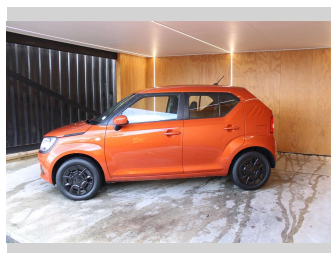

# 2019 Suzuki Ignis GLXC, 1.2L, BLACKED OUT

**Purchase Price** **\$12,990**  
Includes GST, Registration & Licensing

Finance may be available on this vehicle. Ask one of our friendly staff for more information.

UDC  
New Zealand's Finance Company  
MARAC  
MEANS FINANCE

Gain peace of mind with Mechanical Breakdown Insurance. **Ask us how.**

autosure  
INSURANCE

- Top features**
- » Air Bag(s)
  - » Air Conditioning
  - » Bluetooth
  - » Car Stereo
  - » Central Locking
  - » Central Locking
  - » Climate Control
  - » Cruise Control
  - » Cruise Control
  - » Electric Mirrors
  - » Electric Mirrors
  - » Electric Windows
  - » Fog Lights
  - » NZ NEW
  - » Power Steering
  - » Remote Locking

Body Style  
**5 door, Wagon**

Odometer  
**107,956 km**

Engine  
**1243 cc, Internal Combustion**

Fuel Type  
**Petrol**

Transmission  
**CVT**

Wheels  
-

VIN  
**JSAMFH11S00209238**

Interior  
-