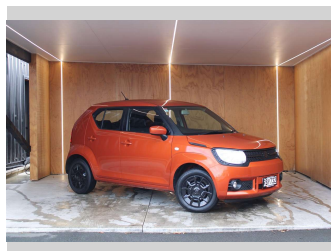

# 2019 Suzuki Ignis GLXC, 1.2L, BLACKED OUT

**Purchase Price** **\$12,990**  
Includes GST, Registration & Licensing

Finance may be available on this vehicle. Ask one of our friendly staff for more information.

UDC  
New Zealand's Finance Company  
MARAC  
MEANS FINANCE

Gain peace of mind with Mechanical Breakdown Insurance. **Ask us how.**

autosure  
INSURANCE

- Top features**
- » Air Bag(s)
  - » Air Conditioning
  - » Bluetooth
  - » Car Stereo
  - » Central Locking
  - » Central Locking
  - » Climate Control
  - » Cruise Control
  - » Cruise Control
  - » Electric Mirrors
  - » Electric Mirrors
  - » Electric Windows
  - » Fog Lights
  - » NZ NEW
  - » Power Steering
  - » Remote Locking

Body Style  
**5 door, Wagon**

Odometer  
**107,956 km**

Engine  
**1243 cc, Internal Combustion**

Fuel Type  
**Petrol**

Transmission  
**CVT**

Wheels  
-

VIN  
**JSAMFH11S00209238**

Interior  
-