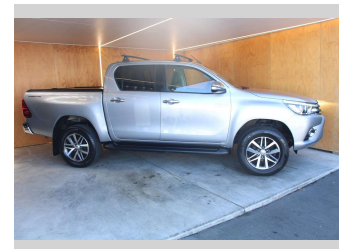

# 2016 Toyota Hilux SR5 LIMITED, ROLLER LID,

**Purchase Price** **\$29,990**  
Includes GST, Registration & Licensing

Finance may be available on this vehicle. Ask one of our friendly staff for more information.

UDC  
New Zealand's Finance Company  
MARAC  
MEANS FINANCE

Gain peace of mind with Mechanical Breakdown Insurance. **Ask us how.**

autosure  
INSURANCE

- Top features**
- » Air Bag(s)
  - » Air Conditioning
  - » Alloys
  - » Alloys
  - » Bluetooth
  - » Car Stereo
  - » Central Locking
  - » Central Locking
  - » Climate Control
  - » Cruise Control
  - » Cruise Control
  - » Electric Mirrors
  - » Electric Mirrors
  - » Electric Windows
  - » Keyless Entry
  - » Leather Seats
  - » NZ NEW
  - » Power Steering

Body Style  
**4 door, Ute**

Odometer  
**129,098 km**

Engine  
**2755 cc, Internal Combustion**

Fuel Type  
**Diesel**

Transmission  
**Automatic**

Wheels  
-

VIN  
**MROGA3DD800260268**

Interior  
-