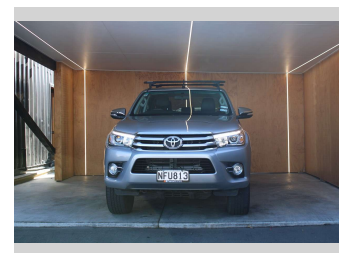

# 2016 Toyota Hilux SR5 LIMITED, ROLLER LID,

**Purchase Price** **\$29,990**  
Includes GST, Registration & Licensing

Finance may be available on this vehicle. Ask one of our friendly staff for more information.

UDC  
New Zealand's Finance Company  
MARAC  
MEANS FINANCE

Gain peace of mind with Mechanical Breakdown Insurance. **Ask us how.**

autosure  
INSURANCE

- Top features**
- » Air Bag(s)
  - » Air Conditioning
  - » Alloys
  - » Alloys
  - » Bluetooth
  - » Car Stereo
  - » Central Locking
  - » Central Locking
  - » Climate Control
  - » Cruise Control
  - » Cruise Control
  - » Electric Mirrors
  - » Electric Mirrors
  - » Electric Windows
  - » Keyless Entry
  - » Leather Seats
  - » NZ NEW
  - » Power Steering