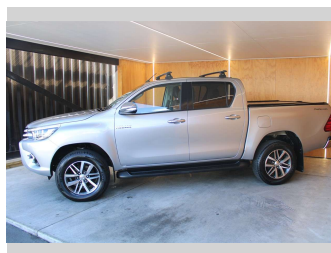

# 2016 Toyota Hilux SR5 LIMITED, ROLLER LID,

**Purchase Price** **\$29,990**  
Includes GST, Registration & Licensing

Finance may be available on this vehicle. Ask one of our friendly staff for more information.

UDC  
New Zealand's Finance Company  
MARAC  
MEANS FINANCE

Gain peace of mind with Mechanical Breakdown Insurance. **Ask us how.**

autosure  
INSURANCE

- Top features**
- » Air Bag(s)
  - » Air Conditioning
  - » Alloys
  - » Alloys
  - » Bluetooth
  - » Car Stereo
  - » Central Locking
  - » Central Locking
  - » Climate Control
  - » Cruise Control
  - » Cruise Control
  - » Electric Mirrors
  - » Electric Mirrors
  - » Electric Windows
  - » Keyless Entry
  - » Leather Seats
  - » NZ NEW
  - » Power Steering

Body Style  
**4 door, Ute**

Odometer  
**129,098 km**

Engine  
**2755 cc, Internal Combustion**

Fuel Type  
**Diesel**

Transmission  
**Automatic**

Wheels  
-

VIN  
**MROGA3DD800260268**

Interior  
-