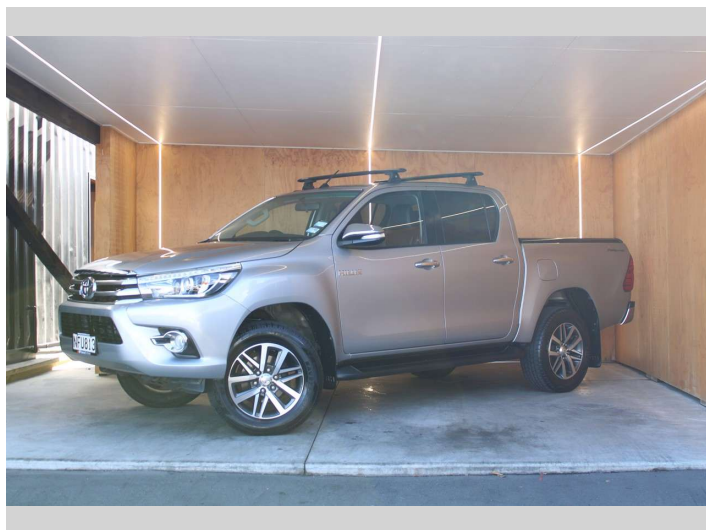

# 2016 Toyota Hilux SR5 LIMITED, ROLLER LID,

**Purchase Price** **\$29,990**  
Includes GST, Registration & Licensing

Finance may be available on this vehicle. Ask one of our friendly staff for more information.

UDC  
New Zealand's Finance Company  
MARAC  
MEANS FINANCE

Gain peace of mind with Mechanical Breakdown Insurance. **Ask us how.**

autosure  
INSURANCE

- Top features**
- » Air Bag(s)
  - » Air Conditioning
  - » Alloys
  - » Alloys
  - » Bluetooth
  - » Car Stereo
  - » Central Locking
  - » Central Locking
  - » Climate Control
  - » Cruise Control
  - » Cruise Control
  - » Electric Mirrors
  - » Electric Mirrors
  - » Electric Windows
  - » Keyless Entry
  - » Leather Seats
  - » NZ NEW
  - » Power Steering

Body Style  
**4 door, Ute**

Odometer  
**129,098 km**

Engine  
**2755 cc, Internal Combustion**

Fuel Type  
**Diesel**

Transmission  
**Automatic**

Wheels  
-

VIN  
**MROGA3DD800260268**

Interior  
-