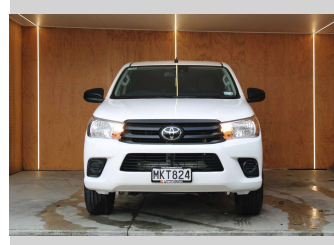

2019 Toyota Hilux WORKMATE, 2.7P, NZ NEW

Purchase Price **\$29,990**
Includes GST, Registration & Licensing

Finance may be available on this vehicle. Ask one of our friendly staff for more information.

UDC
New Zealand's Finance Company
MARAC
MEANS FINANCE

Gain peace of mind with Mechanical Breakdown Insurance. **Ask us how.**

autosure
INSURANCE

Top features
None Listed

Body Style
4 door, Ute

Odometer
63,974 km

Engine
2694 cc, Internal Combustion

Fuel Type
Petrol