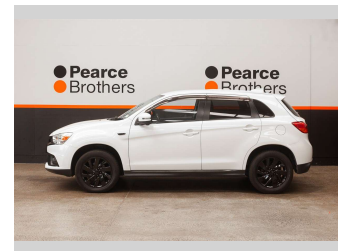

# 2017 Mitsubishi RVR 1.8L PETROL, BLACKED OUT,

**Purchase Price** **\$16,990**  
Includes GST, Registration & Licensing

Finance may be available on this vehicle. Ask one of our friendly staff for more information.

Body Style	<b>Wagon</b>	Reg No.	<b>PFU389</b>
Odometer	<b>64,478 km</b>	Ext Colour	<b>White</b>
Engine	<b>1790 cc, Internal Combustion</b>	History	<b>Ex-Overseas</b>
Fuel Type	<b>Petrol</b>	Seats	<b>5 seats</b>
Transmission	<b>Automatic</b>	CO2 Emissions	-
Wheels	-	Energy Economy	-
VIN	<b>7AT0CJ1KX22600440</b>		
Interior	-		
Safety	-		