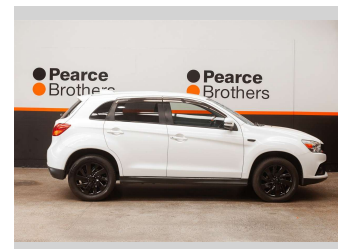

# 2017 Mitsubishi RVR 1.8L PETROL, BLACKED OUT,

**Purchase Price** **\$16,990**  
Includes GST, Registration & Licensing

Finance may be available on this vehicle. Ask one of our friendly staff for more information.

Body Style	<b>Wagon</b>	Reg No.	<b>PFU389</b>
Odometer	<b>64,478 km</b>	Ext Colour	<b>White</b>
Engine	<b>1790 cc, Internal Combustion</b>	History	<b>Ex-Overseas</b>
Fuel Type	<b>Petrol</b>	Seats	<b>5 seats</b>
Transmission	<b>Automatic</b>	CO2 Emissions	-
Wheels	-	Energy Economy	-
VIN	<b>7AT0CJ1KX22600440</b>		
Interior	-		
Safety	-		