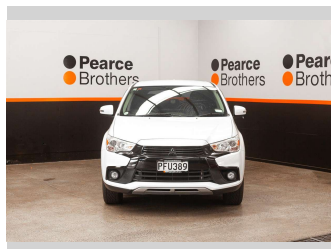

# 2017 Mitsubishi RVR 1.8L PETROL, BLACKED OUT,

**Purchase Price** **\$16,990**  
Includes GST, Registration & Licensing

Finance may be available on this vehicle. Ask one of our friendly staff for more information.

Body Style	<b>Wagon</b>	Reg No.	<b>PFU389</b>
Odometer	<b>64,478 km</b>	Ext Colour	<b>White</b>
Engine	<b>1790 cc, Internal Combustion</b>	History	<b>Ex-Overseas</b>
Fuel Type	<b>Petrol</b>	Seats	<b>5 seats</b>
Transmission	<b>Automatic</b>	CO2 Emissions	-
Wheels	-	Energy Economy	-
VIN	<b>7AT0CJ1KX22600440</b>		
Interior	-		
Safety	-		