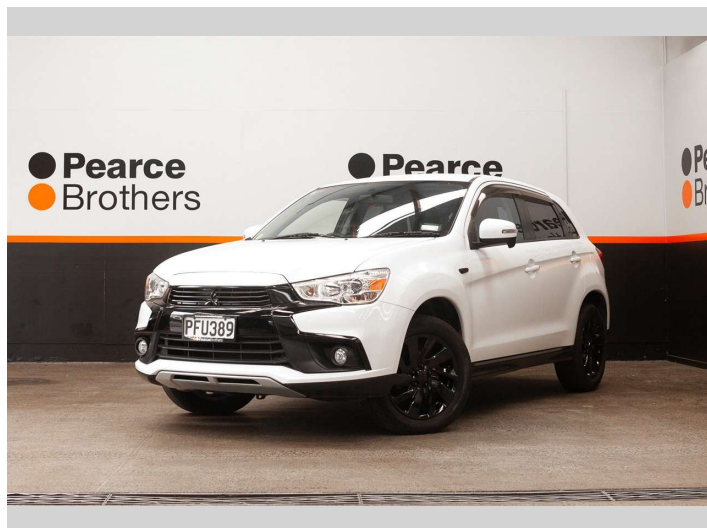

# 2017 Mitsubishi RVR 1.8L PETROL, BLACKED OUT,

**Purchase Price** **\$16,990**  
Includes GST, Registration & Licensing

Finance may be available on this vehicle. Ask one of our friendly staff for more information.

Body Style	<b>Wagon</b>	Reg No.	<b>PFU389</b>
Odometer	<b>64,478 km</b>	Ext Colour	<b>White</b>
Engine	<b>1790 cc, Internal Combustion</b>	History	<b>Ex-Overseas</b>
Fuel Type	<b>Petrol</b>	Seats	<b>5 seats</b>
Transmission	<b>Automatic</b>	CO2 Emissions	-
Wheels	-	Energy Economy	-
VIN	<b>7AT0CJ1KX22600440</b>		
Interior	-		
Safety	-		