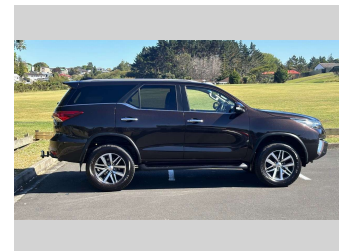

# 2016 Toyota Fortuner LIMITED 2.8D/4WD NZ NEW

**Purchase Price** **\$37,975**  
Includes GST, Registration & Licensing

Finance may be available on this vehicle. Ask one of our friendly staff for more information.

Gain peace of mind with Mechanical Breakdown Insurance. **Ask us how.**

**Top features**  
None Listed

Body Style  
**5 door, SUV**

Odometer  
**164,108 km**

Engine  
**2755 cc, In-Line**

Fuel Type  
**Diesel**