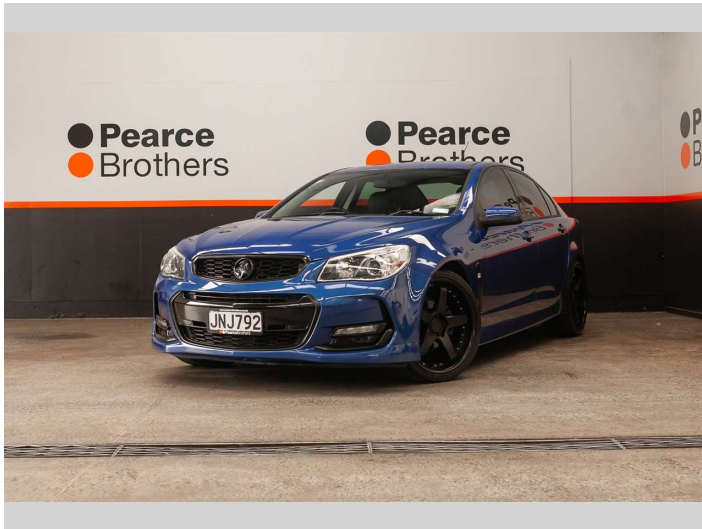

# 2015 Holden COMMODORE VF2 SV6, LWRD ON 20"

**Purchase Price** **\$21,990**  
Includes GST, Registration & Licensing

Finance may be available on this vehicle. Ask one of our friendly staff for more information.

**Body Style**  
4 door, Sedan

**Odometer**  
123,163 km

**Engine**  
3564 cc, Internal Combustion

**Fuel Type**  
Petrol

**Transmission**  
Automatic

**Wheels**  
-

**VIN**  
6G1FB5E31GL21XXXX

**Interior**  
-

**Safety**

Based on 2023 UCSR rating for 13-17 models

**Reg No.**  
JNJ792

**Ext Colour**  
Blue

**History**  
NZ New

**Seats**  
5 seats

**CO2 Emissions**  
★ ★ ☆ ☆ ☆ ☆  
241 grams/km

**Energy Economy**  
★ ☆ ☆ ☆ ☆ ☆  
**Annual fuel cost of \$3,920**  
10L per 100km