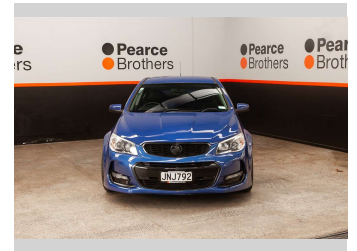

# 2015 Holden COMMODORE VF2 SV6, LWRD ON 20"

**Purchase Price** **\$21,990**  
Includes GST, Registration & Licensing

Finance may be available on this vehicle. Ask one of our friendly staff for more information.

**Body Style**  
4 door, Sedan

**Odometer**  
123,163 km

**Engine**  
3564 cc, Internal Combustion

**Fuel Type**  
Petrol

**Transmission**  
Automatic

**Wheels**  
-

**VIN**  
6G1FB5E31GL21XXXX

**Interior**  
-