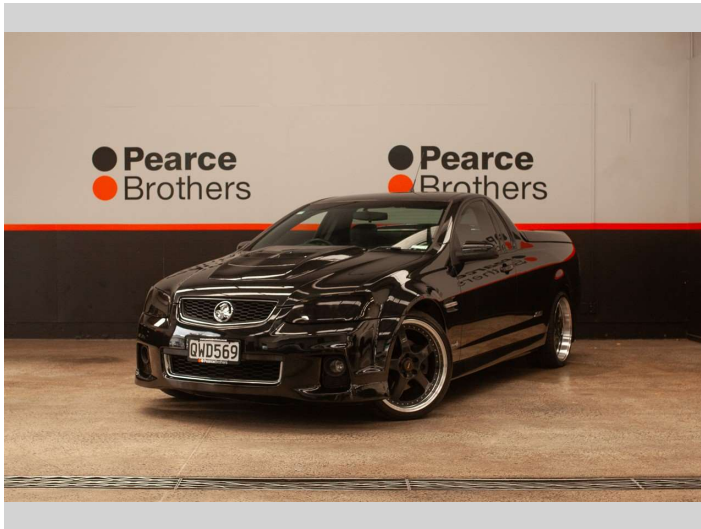

2012 Holden COMMODORE VE SS-V UTE LWRD ON

Purchase Price **\$36,990**
Includes GST, Registration & Licensing

Finance may be available on this vehicle. Ask one of our friendly staff for more information.

Body Style
Ute

Odometer
92,676 km

Engine
5967 cc, Internal Combustion

Fuel Type
Petrol

Transmission
Automatic

Wheels
-

VIN
6G1EP4E21CL61XXXX

Interior
-