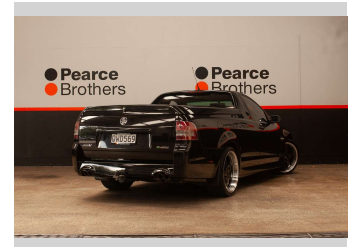

2012 Holden COMMODORE VE SS-V UTE LWRD ON

Purchase Price **\$36,990**
Includes GST, Registration & Licensing

Finance may be available on this vehicle. Ask one of our friendly staff for more information.

Body Style
Ute

Odometer
92,676 km

Engine
5967 cc, Internal Combustion

Fuel Type
Petrol

Transmission
Automatic

Wheels
-

VIN
6G1EP4E21CL61XXXX

Interior
-