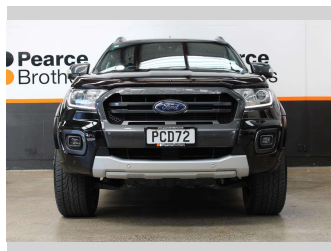

2020 Ford Ranger WILDTRAK BI TURBO 4WD

Purchase Price **\$41,990**
Includes GST, Registration & Licensing

Finance may be available on this vehicle. Ask one of our friendly staff for more information.

UDC
New Zealand's Finance Company
MARAC
MEANS FINANCE

Body Style
4 door, Ute

Odometer
87,707 km

Engine
1996 cc, Internal Combustion

Fuel Type
Diesel

Transmission
Automatic

Wheels
-

VIN
MPBUMFF60KX257816

Interior
-