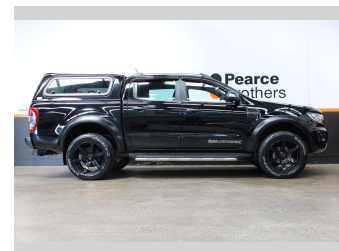

2020 Ford Ranger WILDTRAK BI TURBO 4WD

Purchase Price **\$41,990**
Includes GST, Registration & Licensing

Finance may be available on this vehicle. Ask one of our friendly staff for more information.

UDC
New Zealand's Finance Company
MARAC
MEANS FINANCE

Body Style
4 door, Ute

Odometer
87,707 km

Engine
1996 cc, Internal Combustion

Fuel Type
Diesel

Transmission
Automatic

Wheels
-

VIN
MPBUMFF60KX257816

Interior
-