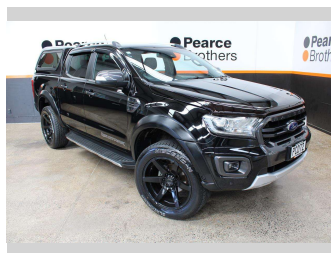

2020 Ford Ranger WILDTRAK BI TURBO 4WD

Purchase Price **\$41,990**
Includes GST, Registration & Licensing

Finance may be available on this vehicle. Ask one of our friendly staff for more information.

UDC
New Zealand's Finance Company
MARAC
MEANS FINANCE

Body Style
4 door, Ute

Odometer
87,707 km

Engine
1996 cc, Internal Combustion

Fuel Type
Diesel

Transmission
Automatic

Wheels
-

VIN
MPBUMFF60KX257816

Interior
-