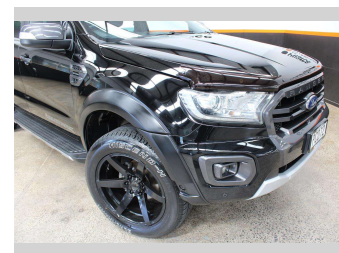

2020 Ford Ranger WILDTRAK BI TURBO 4WD

Purchase Price **\$41,990**
Includes GST, Registration & Licensing

Finance may be available on this vehicle. Ask one of our friendly staff for more information.

UDC
New Zealand's Finance Company
MARAC
MEANS FINANCE

Body Style
4 door, Ute

Odometer
87,707 km

Engine
1996 cc, Internal Combustion

Fuel Type
Diesel

Transmission
Automatic

Wheels
-

VIN
MPBUMFF60KX257816

Interior
-