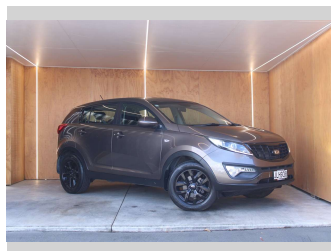

2015 Kia Sportage URBAN LX, BLACKED OUT, LOW

Purchase Price **\$17,990**
Includes GST, Registration & Licensing

Finance may be available on this vehicle. Ask one of our friendly staff for more information.

Body Style
5 door, Wagon

Odometer
89,820 km

Engine
1998 cc, Internal Combustion

Fuel Type
Petrol

Transmission
Automatic

Wheels
-

VIN
U5YPB81BMFL719375

Interior
-