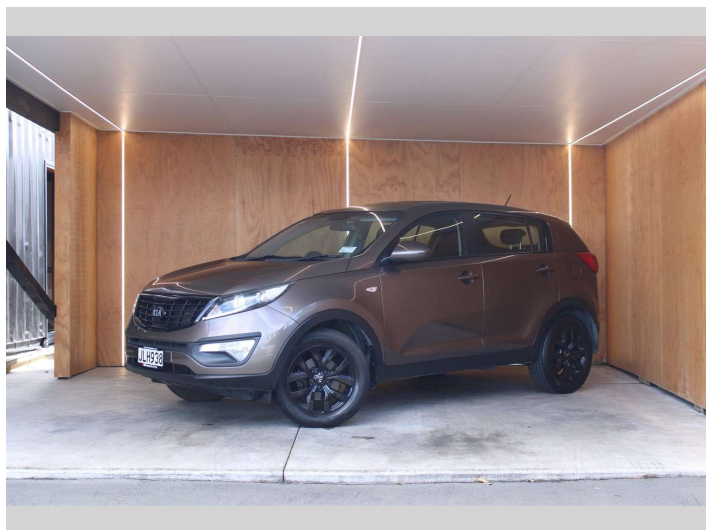

2015 Kia Sportage URBAN LX, BLACKED OUT, LOW

Purchase Price **\$17,990**
Includes GST, Registration & Licensing

Finance may be available on this vehicle. Ask one of our friendly staff for more information.

Body Style
5 door, Wagon

Odometer
89,820 km

Engine
1998 cc, Internal Combustion

Fuel Type
Petrol

Transmission
Automatic

Wheels
-

VIN
U5YPB81BMFL719375

Interior
-