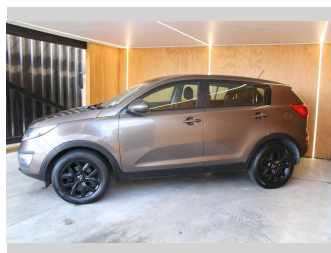

2015 Kia Sportage URBAN LX, BLACKED OUT, LOW

Purchase Price **\$17,990**
Includes GST, Registration & Licensing

Finance may be available on this vehicle. Ask one of our friendly staff for more information.

Body Style
5 door, Wagon

Odometer
89,820 km

Engine
1998 cc, Internal Combustion

Fuel Type
Petrol

Transmission
Automatic

Wheels
-

VIN
U5YPB81BMFL719375

Interior
-