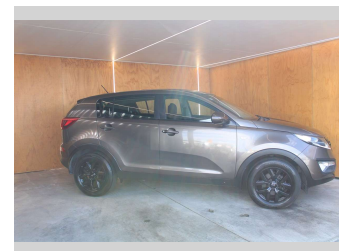

2015 Kia Sportage URBAN LX, BLACKED OUT, LOW

Purchase Price **\$17,990**
Includes GST, Registration & Licensing

Finance may be available on this vehicle. Ask one of our friendly staff for more information.

Body Style
5 door, Wagon

Odometer
89,820 km

Engine
1998 cc, Internal Combustion

Fuel Type
Petrol

Transmission
Automatic

Wheels
-

VIN
U5YPB81BMFL719375

Interior
-