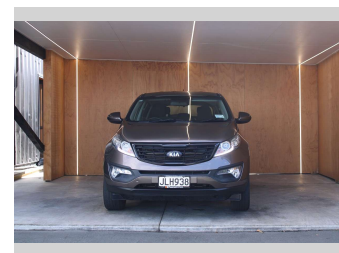

2015 Kia Sportage URBAN LX, BLACKED OUT, LOW

Purchase Price **\$17,990**
Includes GST, Registration & Licensing

Finance may be available on this vehicle. Ask one of our friendly staff for more information.