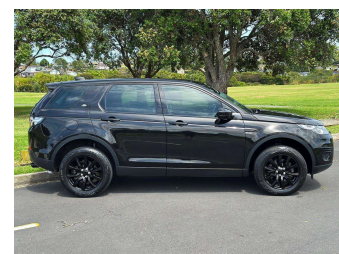

2019 Land Rover Discovery Sport TD4 (110KW) SE

Purchase Price **\$38,975**
Includes GST, Registration & Licensing

Finance may be available on this vehicle. Ask one of our friendly staff for more information.

Gain peace of mind with Mechanical Breakdown Insurance. **Ask us how.**

Top features
None Listed

Body Style
5 door, SUV

Odometer
85,058 km

Engine
1999 cc, In-Line

Fuel Type
Diesel

Transmission
Automatic, 4WD

Wheels
-

VIN
SALCA2AN8JH752332

Interior
-

Safety
-

Reg No.
MKF487

Ext Colour
Black

History
NZ New, 7 owners

Seats
5 seats