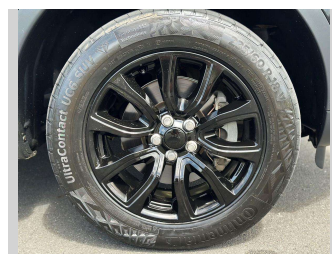

2019 Land Rover Discovery Sport TD4 (110KW) SE

Purchase Price **\$38,975**
Includes GST, Registration & Licensing

Finance may be available on this vehicle. Ask one of our friendly staff for more information.

Gain peace of mind with Mechanical Breakdown Insurance. **Ask us how.**

Top features
None Listed

Body Style
5 door, SUV

Odometer
85,058 km

Engine
1999 cc, In-Line

Fuel Type
Diesel

Transmission
Automatic, 4WD