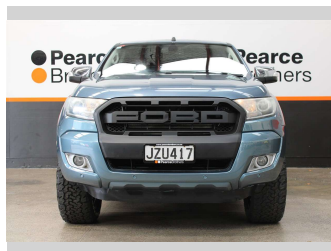

2016 Ford Ranger XLT, 4X4, 20" MAGS

Purchase Price **\$27,990**
Includes GST, Registration & Licensing

Finance may be available on this vehicle. Ask one of our friendly staff for more information.

UDC
New Zealand's Finance Company
MARAC
MEANS FINANCE

Body Style
4 door, Ute

Odometer
213,700 km

Engine
3198 cc, Internal Combustion

Fuel Type
Diesel

Transmission
Automatic

Wheels
-

VIN
MNAUMFF50GW623476

Interior
-