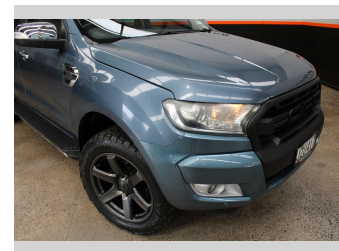

2016 Ford Ranger XLT, 4X4, 20" MAGS

Purchase Price **\$27,990**
Includes GST, Registration & Licensing

Finance may be available on this vehicle. Ask one of our friendly staff for more information.

UDC
New Zealand's Finance Company
MARAC
MEANS FINANCE

Body Style
4 door, Ute

Odometer
213,700 km

Engine
3198 cc, Internal Combustion

Fuel Type
Diesel

Transmission
Automatic

Wheels
-

VIN
MNAUMFF50GW623476

Interior
-