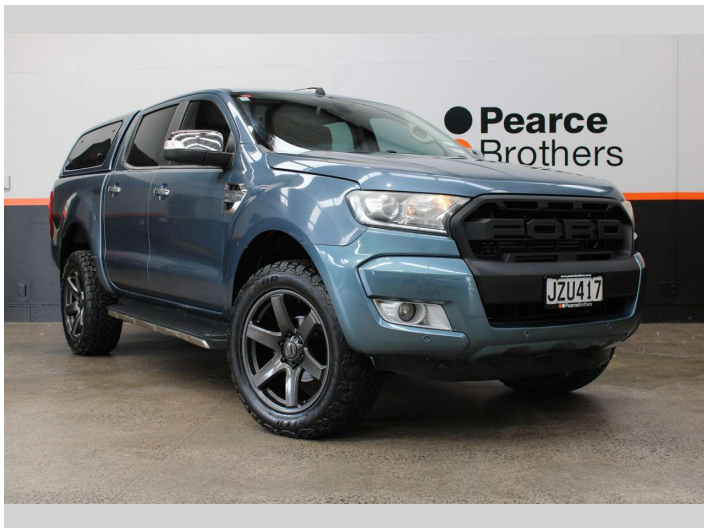

2016 Ford Ranger XLT, 4X4, 20" MAGS

Purchase Price **\$27,990**
Includes GST, Registration & Licensing

Finance may be available on this vehicle. Ask one of our friendly staff for more information.

UDC
New Zealand's Finance Company
MARAC
MEANS FINANCE

Body Style
4 door, Ute

Odometer
213,700 km

Engine
3198 cc, Internal Combustion

Fuel Type
Diesel

Transmission
Automatic

Wheels
-

VIN
MNAUMFF50GW623476

Interior
-