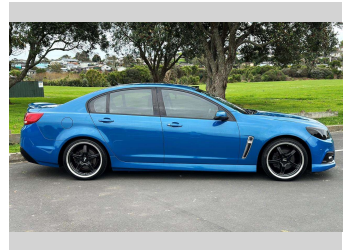

2015 Holden Commodore VF SV6 LOWERED ON 20"S

Purchase Price **\$21,975**
Includes GST, Registration & Licensing

Finance may be available on this vehicle. Ask one of our friendly staff for more information.

Gain peace of mind with Mechanical Breakdown Insurance. **Ask us how.**

Top features

None Listed

Body Style
4 door, Sedan

Odometer
149,172 km

Engine
3564 cc, In-Line

Fuel Type
Petrol

Transmission
Automatic, Rear Wheel