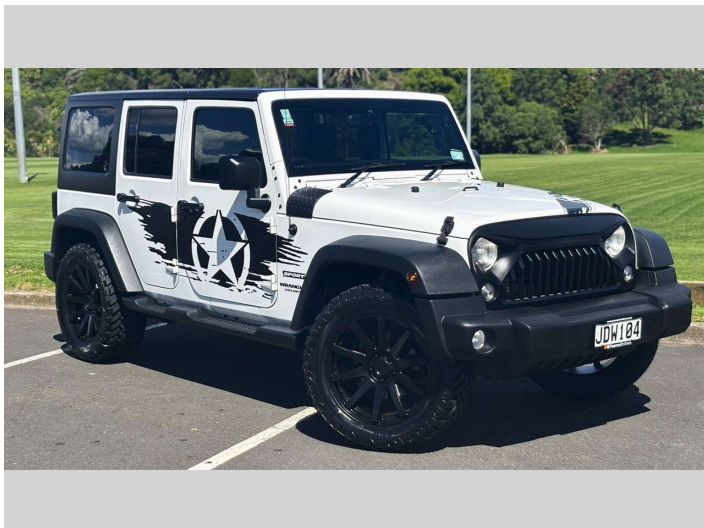

2015 Jeep WRANGLER SPORT UNLIMITED 3.6P

Purchase Price **\$34,975**
Includes GST, Registration & Licensing

Finance may be available on this vehicle. Ask one of our friendly staff for more information.

Gain peace of mind with Mechanical Breakdown Insurance. **Ask us how.**

Top features

None Listed

Body Style
5 door, SUV

Odometer
174,612 km

Engine
3605 cc, In-Line

Fuel Type
Petrol

Transmission
Automatic, 4WD

Wheels
-