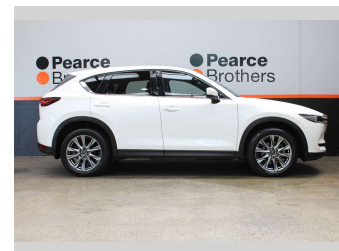

2019 Mazda CX-5 TAKAMI 2.5P 4WD NZ NEW

Purchase Price **\$29,990**
Includes GST, Registration & Licensing

Finance may be available on this vehicle. Ask one of our friendly staff for more information.

Gain peace of mind with Mechanical Breakdown Insurance. **Ask us how.**

Body Style
5 door, Wagon

Odometer
67,256 km

Engine
2488 cc, Internal Combustion

Fuel Type
Petrol

Transmission
Automatic

Wheels
-

VIN
JM0KF4WLA0033XXXX

Interior
-