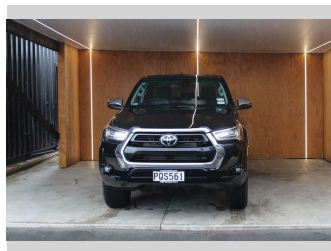

2022 Toyota Hilux SR5, 4X4, NZ NEW

Purchase Price **\$52,990**
Includes GST, Registration & Licensing

Finance may be available on this vehicle. Ask one of our friendly staff for more information.

Gain peace of mind with Mechanical Breakdown Insurance. **Ask us how.**

Body Style
4 door, Ute

Odometer
60,760 km

Engine
2755 cc, Internal Combustion

Fuel Type
Diesel

Transmission
Automatic

Wheels
-

VIN
MR0BA3CDX00060231

Interior
-