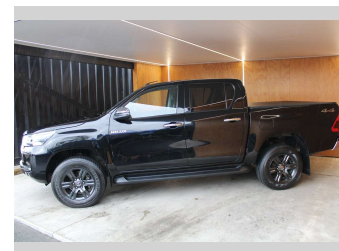

2022 Toyota Hilux SR5, 4X4, NZ NEW

Purchase Price **\$52,990**
Includes GST, Registration & Licensing

Finance may be available on this vehicle. Ask one of our friendly staff for more information.

Gain peace of mind with Mechanical Breakdown Insurance. **Ask us how.**

Body Style
4 door, Ute

Odometer
60,760 km

Engine
2755 cc, Internal Combustion

Fuel Type
Diesel

Transmission
Automatic

Wheels
-

VIN
MR0BA3CDX00060231

Interior
-