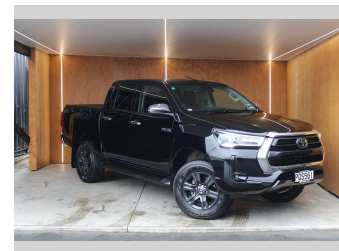

2022 Toyota Hilux SR5, 4X4, NZ NEW

Purchase Price **\$52,990**
Includes GST, Registration & Licensing

Finance may be available on this vehicle. Ask one of our friendly staff for more information.

Gain peace of mind with Mechanical Breakdown Insurance. **Ask us how.**

Body Style
4 door, Ute

Odometer
60,760 km

Engine
2755 cc, Internal Combustion

Fuel Type
Diesel

Transmission
Automatic

Wheels
-

VIN
MR0BA3CDX00060231

Interior
-