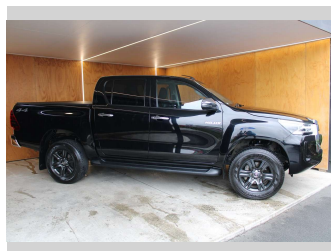

2022 Toyota Hilux SR5, 4X4, NZ NEW

Purchase Price **\$52,990**
Includes GST, Registration & Licensing

Finance may be available on this vehicle. Ask one of our friendly staff for more information.

Gain peace of mind with Mechanical Breakdown Insurance. **Ask us how.**

Body Style
4 door, Ute

Odometer
60,760 km

Engine
2755 cc, Internal Combustion

Fuel Type
Diesel

Transmission
Automatic

Wheels
-

VIN
MR0BA3CDX00060231

Interior
-