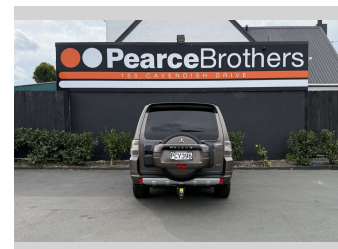

2010 Mitsubishi Pajero SUPER EXCEED, 4X4, 7 SEAT

Purchase Price **\$22,990**
Includes GST, Registration & Licensing

Finance may be available on this vehicle. Ask one of our friendly staff for more information.

Body Style
Wagon

Odometer
149,682 km

Engine
3200 cc, Internal Combustion

Fuel Type
Diesel

Transmission
Automatic

Wheels
-

VIN
7AT0CJ08X21300395

Interior
-