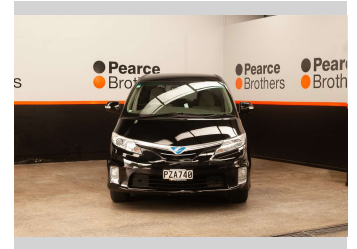

2009 Toyota Estima HYBRID, 7 SEATER VAN

Purchase Price **\$11,990**
Includes GST, Registration & Licensing

Finance may be available on this vehicle. Ask one of our friendly staff for more information.

Gain peace of mind with Mechanical Breakdown Insurance. **Ask us how.**

Body Style
Wagon

Odometer
132,120 km

Engine
2362 cc, Hybrid

Fuel Type
Petrol

Transmission
Automatic

Wheels
-

VIN
7AT0H61YX22036004

Interior
-

Safety

Based on 2024 UCSR rating for 06-19 models

Reg No.
PZA740

Ext Colour
Black

History
Ex-Overseas

Seats
7 seats

CO2 Emissions
★★★★☆
150 grams/km

Energy Economy
★★★★☆☆
Annual fuel cost of \$2,550
6.5L per 100km