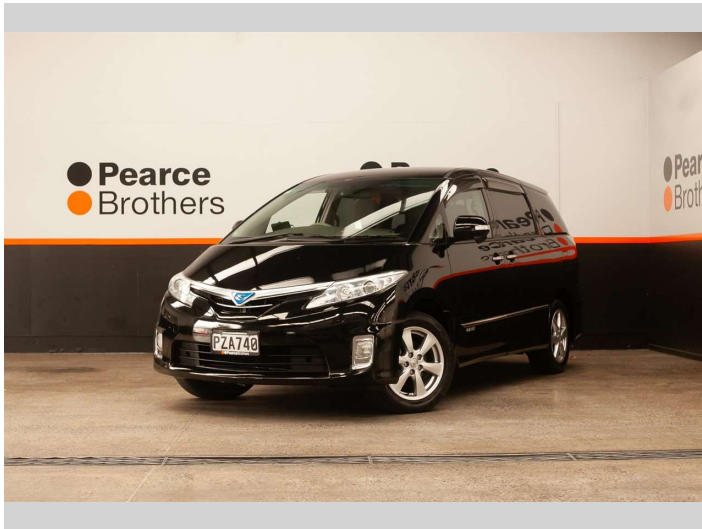

2009 Toyota Estima HYBRID, 7 SEATER VAN

Purchase Price **\$11,990**
Includes GST, Registration & Licensing

Finance may be available on this vehicle. Ask one of our friendly staff for more information.

Gain peace of mind with Mechanical Breakdown Insurance. **Ask us how.**

- Top features**
- » 7 Seater
 - » Air Bag(s)
 - » Air Conditioning
 - » Alloys
 - » Alloys
 - » Bluetooth
 - » Car Stereo
 - » Central Locking
 - » Central Locking
 - » Climate Control
 - » Cruise Control
 - » Cruise Control
 - » Electric Mirrors
 - » Electric Mirrors
 - » Electric Windows
 - » Keyless Entry
 - » Power Steering
 - » Push Button Start

Body Style
Wagon

Odometer
132,120 km

Engine
2362 cc, Hybrid

Fuel Type
Petrol

Transmission
Automatic

Wheels
-

VIN
7AT0H61YX22036004

Interior
-

Safety

Based on 2024 UCSR rating for 06-19 models

Reg No.
PZA740

Ext Colour
Black

History
Ex-Overseas

Seats
7 seats

CO2 Emissions
★★★★☆
150 grams/km

Energy Economy
★★★★☆☆
Annual fuel cost of \$2,550
6.5L per 100km