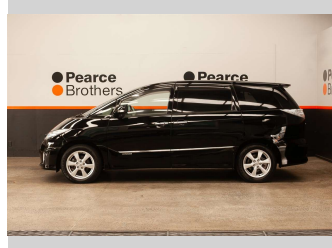

2009 Toyota Estima HYBRID, 7 SEATER VAN

Purchase Price **\$11,990**
Includes GST, Registration & Licensing

Finance may be available on this vehicle. Ask one of our friendly staff for more information.

Gain peace of mind with Mechanical Breakdown Insurance. **Ask us how.**

Body Style
Wagon

Odometer
132,120 km

Engine
2362 cc, Hybrid

Fuel Type
Petrol

Transmission
Automatic

Wheels
-

VIN
7AT0H61YX22036004

Interior
-