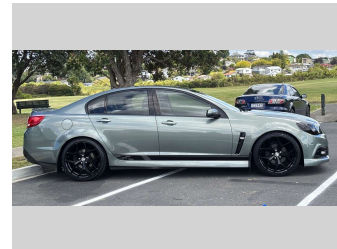

2014 Holden Commodore VF SV6 SDN AT

Purchase Price **POA**
Includes GST, Registration & Licensing

Finance may be available on this vehicle. Ask one of our friendly staff for more information.

Gain peace of mind with Mechanical Breakdown Insurance. **Ask us how.**

Top features
None Listed

Body Style
4 door, Sedan

Odometer
138,595 km

Engine
3564 cc, In-Line

Fuel Type
Petrol

Transmission
Automatic, Rear Wheel

Wheels
-

VIN
6G1FB5E35EL970545

Interior
-

Safety
-

Reg No.
HJU975

Ext Colour
Grey

History
NZ New, 5 owners

Seats
5 seats

CO2 Emissions
-

Energy Economy
-