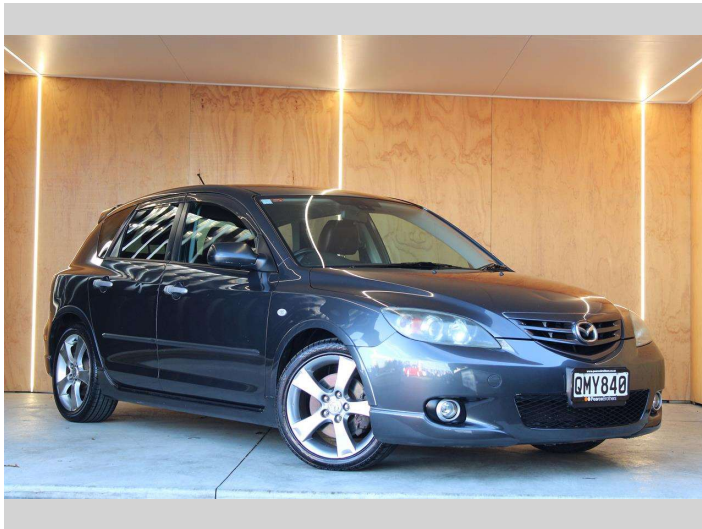

2005 Mazda Axela 2.3L, LEATHER, BOSE

Purchase Price **\$7,990**
Includes GST, Registration & Licensing

Finance may be available on this vehicle. Ask one of our friendly staff for more information.

Gain peace of mind with Mechanical Breakdown Insurance. **Ask us how.**

Top features
None Listed

Body Style
Hatchback

Odometer
207,519 km

Engine
2260 cc, Internal Combustion

Fuel Type
Petrol

Transmission
Automatic

Wheels
-

VIN
7AT0C13JX13201795

Interior
-

Safety
-

Reg No.
QMY840

Ext Colour
Grey

History
Ex-Overseas

Seats
5 seats

CO2 Emissions
-

Energy Economy
-