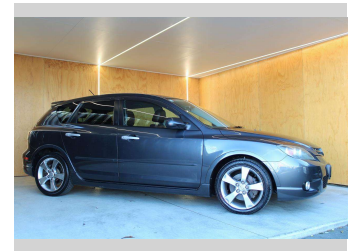

2005 Mazda Axela 2.3L, LEATHER, BOSE

Purchase Price **\$7,990**
Includes GST, Registration & Licensing

Finance may be available on this vehicle. Ask one of our friendly staff for more information.

Gain peace of mind with Mechanical Breakdown Insurance. **Ask us how.**

Top features
None Listed

Body Style
Hatchback

Odometer
207,519 km

Engine
2260 cc, Internal Combustion

Fuel Type
Petrol

Transmission
Automatic

Wheels
-

VIN
7AT0C13JX13201795

Interior
-

Safety
-

Reg No.
QMY840

Ext Colour
Grey

History
Ex-Overseas

Seats
5 seats

CO2 Emissions
-

Energy Economy
-