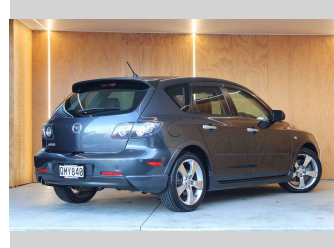

2005 Mazda Axela 2.3L, LEATHER, BOSE

Purchase Price **\$7,990**
Includes GST, Registration & Licensing

Finance may be available on this vehicle. Ask one of our friendly staff for more information.

Gain peace of mind with Mechanical Breakdown Insurance. **Ask us how.**

Top features
None Listed

Body Style
Hatchback

Odometer
207,519 km

Engine
2260 cc, Internal Combustion

Fuel Type
Petrol

Transmission
Automatic

Wheels
-

VIN
7AT0C13JX13201795

Interior
-

Safety
-

Reg No.
QMY840

Ext Colour
Grey

History
Ex-Overseas

Seats
5 seats

CO2 Emissions
-

Energy Economy
-