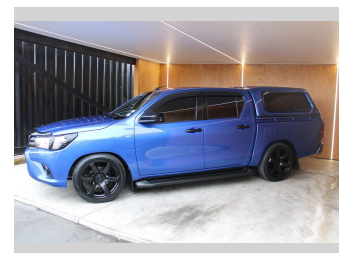

2018 Toyota Hilux S, SLAMMED ON 20" MAGS

Purchase Price **\$25,990**
Includes GST, Registration & Licensing

Finance may be available on this vehicle. Ask one of our friendly staff for more information.

Gain peace of mind with Mechanical Breakdown Insurance. **Ask us how.**

Body Style
4 door, Ute

Odometer
175,204 km

Engine
2755 cc, Internal Combustion

Fuel Type
Diesel

Transmission
MANUAL

Wheels
-

VIN
MR0JA3CD100090780

Interior
-