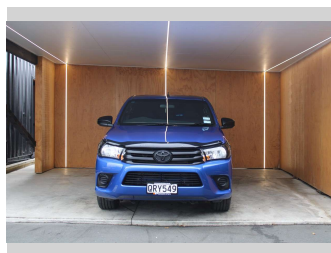

2018 Toyota Hilux S, SLAMMED ON 20" MAGS

Purchase Price **\$25,990**
Includes GST, Registration & Licensing

Finance may be available on this vehicle. Ask one of our friendly staff for more information.

Gain peace of mind with Mechanical Breakdown Insurance. **Ask us how.**

Body Style
4 door, Ute

Odometer
175,204 km

Engine
2755 cc, Internal Combustion

Fuel Type
Diesel

Transmission
MANUAL

Wheels
-

VIN
MR0JA3CD100090780

Interior
-