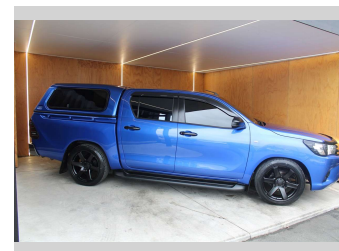

2018 Toyota Hilux S, SLAMMED ON 20" MAGS

Purchase Price **\$25,990**
Includes GST, Registration & Licensing

Finance may be available on this vehicle. Ask one of our friendly staff for more information.

Gain peace of mind with Mechanical Breakdown Insurance. **Ask us how.**

Body Style
4 door, Ute

Odometer
175,204 km

Engine
2755 cc, Internal Combustion

Fuel Type
Diesel

Transmission
MANUAL

Wheels
-

VIN
MR0JA3CD100090780

Interior
-