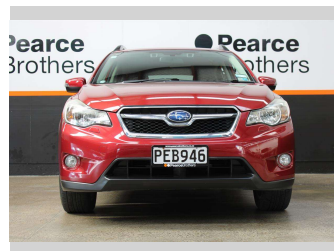

2015 Subaru Xv 4WD, I-SIGHT, 2.0L PETROL

Purchase Price **\$11,990**
Includes GST, Registration & Licensing

Finance may be available on this vehicle. Ask one of our friendly staff for more information.

Gain peace of mind with Mechanical Breakdown Insurance. **Ask us how.**

Body Style
Wagon

Odometer
129,379 km

Engine
1990 cc, Internal Combustion

Fuel Type
Petrol

Transmission
Automatic

Wheels
-

VIN
7AT0GF09X21098599

Interior
-