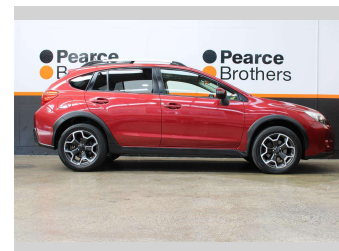

2015 Subaru Xv 4WD, I-SIGHT, 2.0L PETROL

Purchase Price **\$11,990**
Includes GST, Registration & Licensing

Finance may be available on this vehicle. Ask one of our friendly staff for more information.

Gain peace of mind with Mechanical Breakdown Insurance. **Ask us how.**

Body Style
Wagon

Odometer
129,379 km

Engine
1990 cc, Internal Combustion

Fuel Type
Petrol

Transmission
Automatic

Wheels
-

VIN
7AT0GF09X21098599

Interior
-