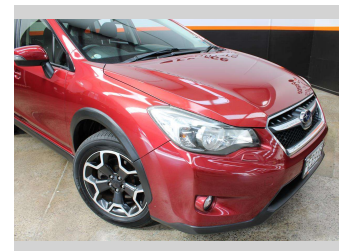

2015 Subaru Xv 4WD, I-SIGHT, 2.0L PETROL

Purchase Price **\$11,990**
Includes GST, Registration & Licensing

Finance may be available on this vehicle. Ask one of our friendly staff for more information.

Gain peace of mind with Mechanical Breakdown Insurance. **Ask us how.**

Body Style
Wagon

Odometer
129,379 km

Engine
1990 cc, Internal Combustion

Fuel Type
Petrol

Transmission
Automatic

Wheels
-

VIN
7AT0GF09X21098599

Interior
-