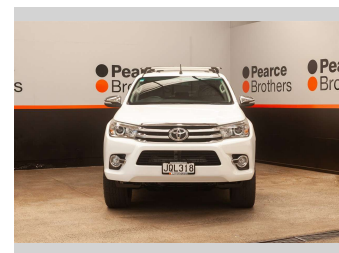

2016 Toyota Hilux SR5 LIMITED, 20" MAGS, CANOPY

Purchase Price **\$27,990**
Includes GST, Registration & Licensing

Finance may be available on this vehicle. Ask one of our friendly staff for more information.

Body Style
4 door, Ute

Odometer
204,655 km

Engine
2755 cc, Internal Combustion

Fuel Type
Diesel

Transmission
Automatic

Wheels
-

VIN
MROGA3DD300260274

Interior
-