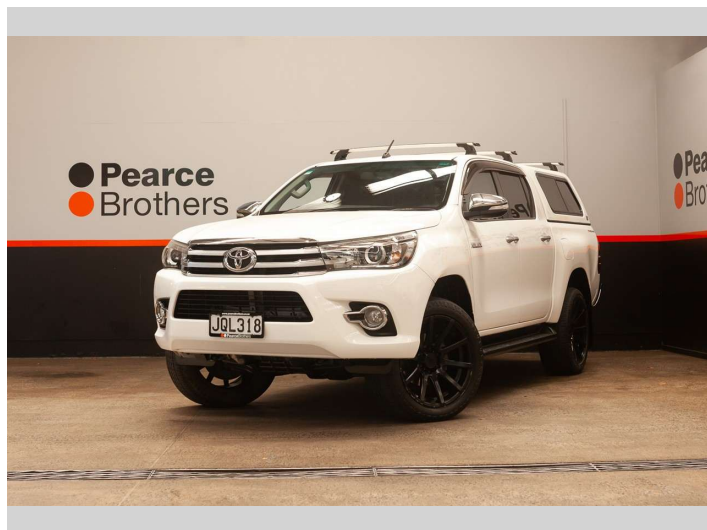

2016 Toyota Hilux SR5 LIMITED, 20" MAGS, CANOPY

Purchase Price **\$27,990**
Includes GST, Registration & Licensing

Finance may be available on this vehicle. Ask one of our friendly staff for more information.

Body Style
4 door, Ute

Odometer
204,655 km

Engine
2755 cc, Internal Combustion

Fuel Type
Diesel

Transmission
Automatic

Wheels
-

VIN
MROGA3DD300260274

Interior
-