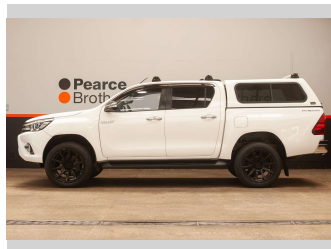

2016 Toyota Hilux SR5 LIMITED, 20" MAGS, CANOPY

Purchase Price **\$27,990**
Includes GST, Registration & Licensing

Finance may be available on this vehicle. Ask one of our friendly staff for more information.

Body Style
4 door, Ute

Odometer
204,655 km

Engine
2755 cc, Internal Combustion

Fuel Type
Diesel

Transmission
Automatic

Wheels
-

VIN
MROGA3DD300260274

Interior
-