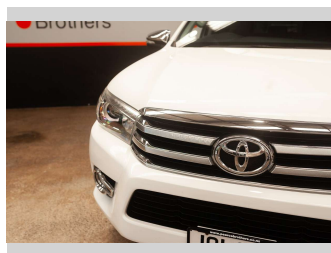

2016 Toyota Hilux SR5 LIMITED, 20" MAGS, CANOPY

Purchase Price **\$27,990**
Includes GST, Registration & Licensing

Finance may be available on this vehicle. Ask one of our friendly staff for more information.

Body Style
4 door, Ute

Odometer
204,655 km

Engine
2755 cc, Internal Combustion

Fuel Type
Diesel

Transmission
Automatic

Wheels
-

VIN
MROGA3DD300260274

Interior
-