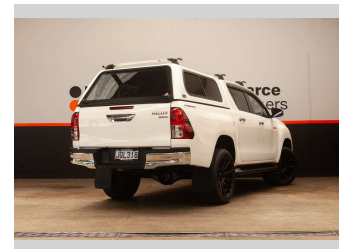

2016 Toyota Hilux SR5 LIMITED, 20" MAGS, CANOPY

Purchase Price **\$27,990**
Includes GST, Registration & Licensing

Finance may be available on this vehicle. Ask one of our friendly staff for more information.

Body Style
4 door, Ute

Odometer
204,655 km

Engine
2755 cc, Internal Combustion

Fuel Type
Diesel

Transmission
Automatic

Wheels
-

VIN
MROGA3DD300260274

Interior
-