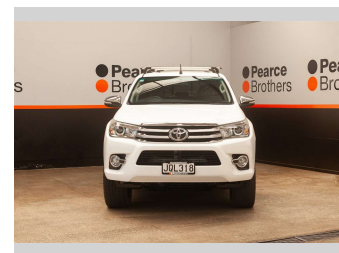

2016 Toyota Hilux SR5 LIMITED, 20" MAGS, CANOPY

Purchase Price **\$26,990**
Includes GST, Registration & Licensing

Finance may be available on this vehicle. Ask one of our friendly staff for more information.

Body Style
4 door, Ute

Odometer
204,655 km

Engine
2755 cc, Internal Combustion

Fuel Type
Diesel

Transmission
Automatic

Wheels
-

VIN
MROGA3DD300260274

Interior
-