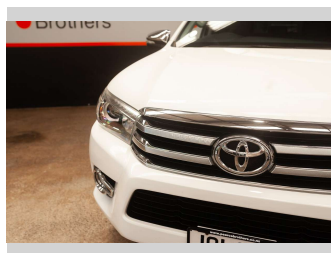

2016 Toyota Hilux SR5 LIMITED, 20" MAGS, CANOPY

Purchase Price **\$26,990**
Includes GST, Registration & Licensing

Finance may be available on this vehicle. Ask one of our friendly staff for more information.

Body Style
4 door, Ute

Odometer
204,655 km

Engine
2755 cc, Internal Combustion

Fuel Type
Diesel

Transmission
Automatic

Wheels
-

VIN
MROGA3DD300260274

Interior
-