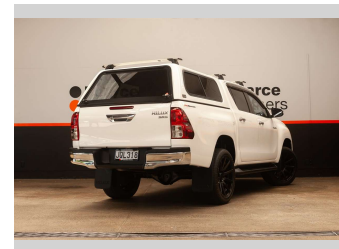

2016 Toyota Hilux SR5 LIMITED, 20" MAGS, CANOPY

Purchase Price **\$26,990**
Includes GST, Registration & Licensing

Finance may be available on this vehicle. Ask one of our friendly staff for more information.

UDC
New Zealand's Finance Company
MARAC
MEANS FINANCE

Gain peace of mind with Mechanical Breakdown Insurance. **Ask us how.**

autosure
INSURANCE

- Top features**
- » Air Bag(s)
 - » Air Conditioning
 - » Alloys
 - » Alloys
 - » Bluetooth
 - » Canopy
 - » Car Stereo
 - » Central Locking
 - » Central Locking
 - » Climate Control
 - » Cruise Control
 - » Cruise Control
 - » Digital Display
 - » Electric Mirrors
 - » Electric Mirrors
 - » Electric Windows
 - » Keyless Entry
 - » Leather Seats

Body Style
4 door, Ute

Odometer
204,655 km

Engine
2755 cc, Internal Combustion

Fuel Type
Diesel

Transmission
Automatic

Wheels
-

VIN
MROGA3DD300260274

Interior
-