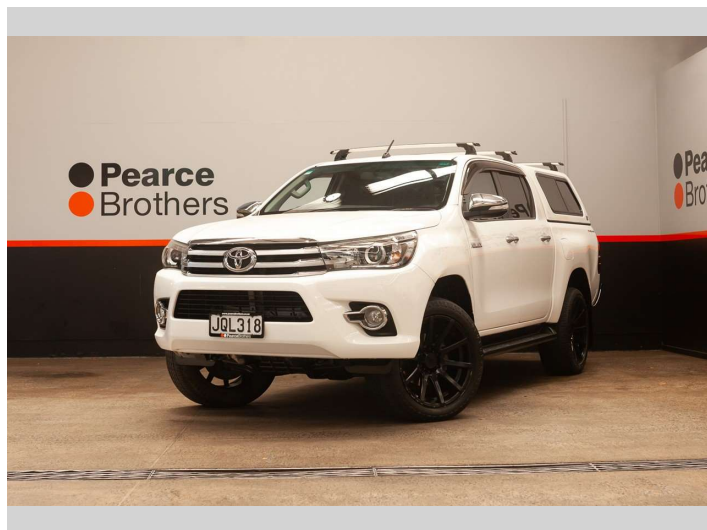

2016 Toyota Hilux SR5 LIMITED, 20" MAGS, CANOPY

Purchase Price **\$26,990**
Includes GST, Registration & Licensing

Finance may be available on this vehicle. Ask one of our friendly staff for more information.

UDC
New Zealand's Finance Company
MARAC
MEANS FINANCE

Gain peace of mind with Mechanical Breakdown Insurance. **Ask us how.**

autosure
INSURANCE

- Top features**
- » Air Bag(s)
 - » Air Conditioning
 - » Alloys
 - » Alloys
 - » Bluetooth
 - » Canopy
 - » Car Stereo
 - » Central Locking
 - » Central Locking
 - » Climate Control
 - » Cruise Control
 - » Cruise Control
 - » Digital Display
 - » Electric Mirrors
 - » Electric Mirrors
 - » Electric Windows
 - » Keyless Entry
 - » Leather Seats

Body Style
4 door, Ute

Odometer
204,655 km

Engine
2755 cc, Internal Combustion

Fuel Type
Diesel

Transmission
Automatic

Wheels
-

VIN
MROGA3DD300260274

Interior
-