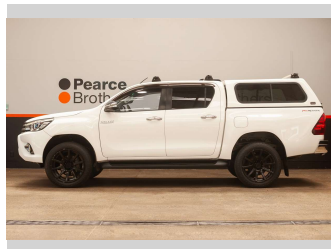

2016 Toyota Hilux SR5 LIMITED, 20" MAGS, CANOPY

Purchase Price **\$26,990**
Includes GST, Registration & Licensing

Finance may be available on this vehicle. Ask one of our friendly staff for more information.

UDC
New Zealand's Finance Company
MARAC
MEANS FINANCE

Gain peace of mind with Mechanical Breakdown Insurance. **Ask us how.**

autosure
INSURANCE

- Top features**
- » Air Bag(s)
 - » Air Conditioning
 - » Alloys
 - » Alloys
 - » Bluetooth
 - » Canopy
 - » Car Stereo
 - » Central Locking
 - » Central Locking
 - » Climate Control
 - » Cruise Control
 - » Cruise Control
 - » Digital Display
 - » Electric Mirrors
 - » Electric Mirrors
 - » Electric Windows
 - » Keyless Entry
 - » Leather Seats

Body Style
4 door, Ute

Odometer
204,655 km

Engine
2755 cc, Internal Combustion

Fuel Type
Diesel

Transmission
Automatic

Wheels
-

VIN
MROGA3DD300260274

Interior
-