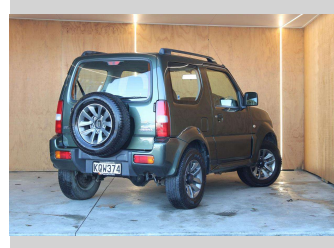

2017 Suzuki Jimny SIERRA, 4X4, NZ NEW

Purchase Price **\$18,990**
Includes GST, Registration & Licensing

Finance may be available on this vehicle. Ask one of our friendly staff for more information.

Gain peace of mind with Mechanical Breakdown Insurance. **Ask us how.**

Top features
None Listed

Body Style
3 door, Wagon

Odometer
83,728 km

Engine
1328 cc, Internal Combustion

Fuel Type
Petrol

Transmission
Automatic, 4WD

Wheels
-

VIN
JSAFJB43V00715249

Interior
-

Safety

Based on 2023 UCSR rating for 98-17 models

Reg No.
KQW374

Ext Colour
Green

History
NZ New

Seats
4 seats

CO2 Emissions
★★★★☆
200 grams/km