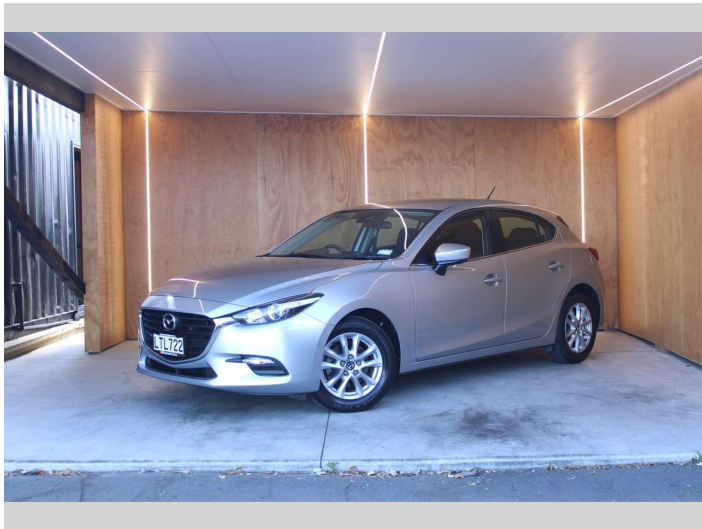

2018 Mazda Mazda3 GLX, 2.0L PETROL, NZ NEW

Purchase Price **\$16,990**
Includes GST, Registration & Licensing

Finance may be available on this vehicle. Ask one of our friendly staff for more information.

UDC
New Zealand's Finance Company
MARAC
MEANS FINANCE

Gain peace of mind with Mechanical Breakdown Insurance. **Ask us how.**

autosure
INSURANCE

- Top features**
- » Air Bag(s)
 - » Air Conditioning
 - » Alloys
 - » Alloys
 - » Bluetooth
 - » Car Stereo
 - » Central Locking
 - » Central Locking
 - » Climate Control
 - » Cruise Control
 - » Cruise Control
 - » Digital Display
 - » Electric Mirrors
 - » Electric Mirrors
 - » Electric Windows
 - » i-STOP
 - » LOW KMS
 - » NZ NEW

Body Style
5 door, Hatchback

Odometer
73,557 km

Engine
1998 cc, Internal Combustion

Fuel Type
Petrol

Transmission
Automatic

Wheels
-

VIN
JM0BN547810250743

Interior
-