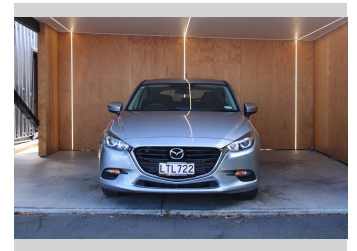

2018 Mazda Mazda3 GLX, 2.0L PETROL, NZ NEW

Purchase Price **\$16,990**
Includes GST, Registration & Licensing

Finance may be available on this vehicle. Ask one of our friendly staff for more information.

UDC
New Zealand's Finance Company
MARAC
MEANS FINANCE

Gain peace of mind with Mechanical Breakdown Insurance. **Ask us how.**

autosure
INSURANCE

- Top features**
- » Air Bag(s)
 - » Air Conditioning
 - » Alloys
 - » Alloys
 - » Bluetooth
 - » Car Stereo
 - » Central Locking
 - » Central Locking
 - » Climate Control
 - » Cruise Control
 - » Cruise Control
 - » Digital Display
 - » Electric Mirrors
 - » Electric Mirrors
 - » Electric Windows
 - » i-STOP
 - » LOW KMS
 - » NZ NEW