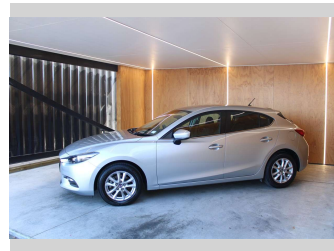

2018 Mazda Mazda3 GLX, 2.0L PETROL, NZ NEW

Purchase Price **\$16,990**
Includes GST, Registration & Licensing

Finance may be available on this vehicle. Ask one of our friendly staff for more information.

UDC
New Zealand's Finance Company
MARAC
MEANS FINANCE

Gain peace of mind with Mechanical Breakdown Insurance. **Ask us how.**

autosure
INSURANCE

- Top features**
- » Air Bag(s)
 - » Air Conditioning
 - » Alloys
 - » Alloys
 - » Bluetooth
 - » Car Stereo
 - » Central Locking
 - » Central Locking
 - » Climate Control
 - » Cruise Control
 - » Cruise Control
 - » Digital Display
 - » Electric Mirrors
 - » Electric Mirrors
 - » Electric Windows
 - » i-STOP
 - » LOW KMS
 - » NZ NEW

Body Style
5 door, Hatchback

Odometer
73,557 km

Engine
1998 cc, Internal Combustion

Fuel Type
Petrol

Transmission
Automatic

Wheels
-

VIN
JM0BN547810250743

Interior
-