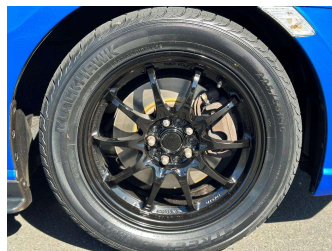

2013 Subaru BRZ 6 SPEED MANUAL

Purchase Price **$19,975**
Includes GST, Registration & Licensing

Finance may be available on this vehicle. Ask one of our friendly staff for more information.

Gain peace of mind with Mechanical Breakdown Insurance. **Ask us how.**

Top features
None Listed

Body Style
2 door, Coupe

Odometer
144,564 km

Engine
1990 cc, In-Line

Fuel Type
Petrol

Transmission
6-Speed Manual, Rear Wheel

Wheels
-

VIN
7AT0GF1YX21013198

Interior
-

Safety
-

Reg No.
PBP762

Ext Colour
Blue

History
Ex-Overseas, 5 owners

Seats
4 seats

CO2 Emissions
-

Energy Economy
-

Stock ID: 35042

Pearce Brothers | Phone 09 2777 335 | Email natalia@pearcebrothers.co.nz
122 Great South Road, Papatoetoe, Auckland 2025, New Zealand
www.pearcebrothers.co.nz

★★★★★
4.70 | 1253 reviews