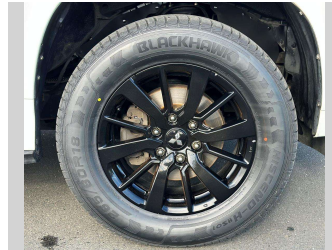

2016 Mitsubishi Pajero Sport VRX

Purchase Price **\$34,975**
Includes GST, Registration & Licensing

Finance may be available on this vehicle. Ask one of our friendly staff for more information.

Gain peace of mind with Mechanical Breakdown Insurance. **Ask us how.**

Top features
None Listed

Body Style
5 door, SUV

Odometer
87,761 km

Engine
2442 cc, In-Line

Fuel Type
Diesel

Transmission
Automatic, 4WD

Wheels
-

VIN
MMAGUKS10GH006389

Interior
-

Safety
-

Reg No.
KBU324

Ext Colour
white

History
NZ New, 5 owners

Seats
7 seats

CO2 Emissions
-

Energy Economy
-