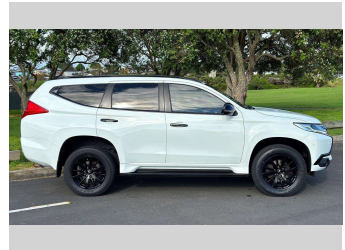

2016 Mitsubishi Pajero Sport VRX

Purchase Price **\$34,975**
Includes GST, Registration & Licensing

Finance may be available on this vehicle. Ask one of our friendly staff for more information.

Gain peace of mind with Mechanical Breakdown Insurance. **Ask us how.**

Top features
None Listed

Body Style
5 door, SUV

Odometer
87,761 km

Engine
2442 cc, In-Line

Fuel Type
Diesel

Transmission
Automatic, 4WD

Wheels
-

VIN
MMAGUKS10GH006389

Interior
-

Safety
-

Reg No.
KBU324

Ext Colour
white

History
NZ New, 5 owners

Seats
7 seats

CO2 Emissions
-

Energy Economy
-