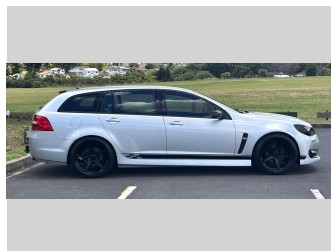

2016 Holden Commodore VF2 SV6 WAGON

Purchase Price **\$27,975**
Includes GST, Registration & Licensing

Finance may be available on this vehicle. Ask one of our friendly staff for more information.

Gain peace of mind with Mechanical Breakdown Insurance. **Ask us how.**

Top features
None Listed

Body Style
5 door, Station Wagon

Odometer
123,011 km

Engine
3564 cc, In-Line

Fuel Type
Petrol

Transmission
Automatic, Rear Wheel

Wheels
-

VIN
6G1FB8E32GL257414

Interior
-

Safety
-

Reg No.
KFU344

Ext Colour
Silver

History
NZ New, 4 owners

Seats
5 seats

CO2 Emissions
-

Energy Economy
-