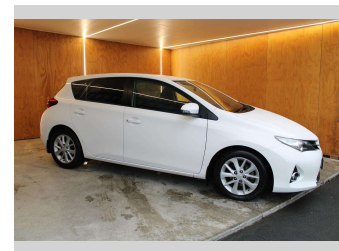

2014 Toyota Corolla GLX 1.8P NZ NEW HATCH

Purchase Price **\$10,990**
Includes GST, Registration & Licensing

Finance may be available on this vehicle. Ask one of our friendly staff for more information.

Gain peace of mind with Mechanical Breakdown Insurance. **Ask us how.**

Top features
None Listed

Body Style
4 door, Hatchback

Odometer
153,350 km

Engine
1798 cc, Internal Combustion

Fuel Type
Petrol

Transmission
CVT