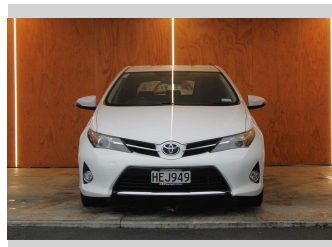

2014 Toyota Corolla GLX 1.8P NZ NEW HATCH

Purchase Price **\$10,990**
Includes GST, Registration & Licensing

Finance may be available on this vehicle. Ask one of our friendly staff for more information.

Gain peace of mind with Mechanical Breakdown Insurance. **Ask us how.**

Top features
None Listed

Body Style
4 door, Hatchback

Odometer
153,350 km

Engine
1798 cc, Internal Combustion

Fuel Type
Petrol

Transmission
CVT