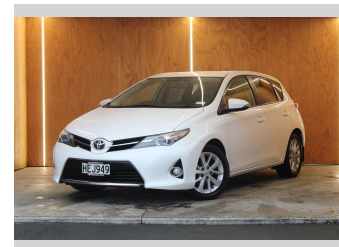

2014 Toyota Corolla GLX 1.8P NZ NEW HATCH

Purchase Price **\$10,990**
Includes GST, Registration & Licensing

Finance may be available on this vehicle. Ask one of our friendly staff for more information.

Gain peace of mind with Mechanical Breakdown Insurance. **Ask us how.**

Top features
None Listed

Body Style
4 door, Hatchback

Odometer
153,350 km

Engine
1798 cc, Internal Combustion

Fuel Type
Petrol

Transmission
CVT