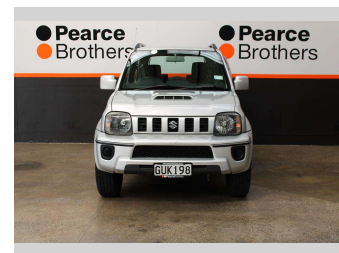

2013 Suzuki Jimny SIERRA 1.3 AUTO 4WD

Purchase Price **\$15,990**
Includes GST, Registration & Licensing

Finance may be available on this vehicle. Ask one of our friendly staff for more information.

Gain peace of mind with Mechanical Breakdown Insurance. **Ask us how.**

Body Style
3 door, Wagon

Odometer
131,541 km

Engine
1328 cc, Internal Combustion

Fuel Type
Petrol

Transmission
Automatic, 4WD

Wheels
-

VIN
JSAFJB43V00573862

Interior
-