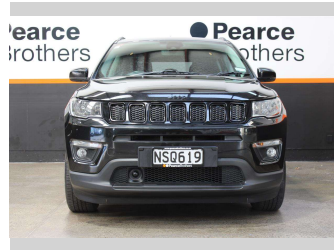

2021 Jeep Compass LONGITUDE, BLACKED OUT

Purchase Price **\$19,990**
Includes GST, Registration & Licensing

Finance may be available on this vehicle. Ask one of our friendly staff for more information.

Gain peace of mind with Mechanical Breakdown Insurance. **Ask us how.**

Body Style
5 door, Wagon

Odometer
67,413 km

Engine
2359 cc, Internal Combustion

Fuel Type
Petrol

Transmission
Automatic

Wheels
-

VIN
MCANJPBB7LFA69343

Interior
-