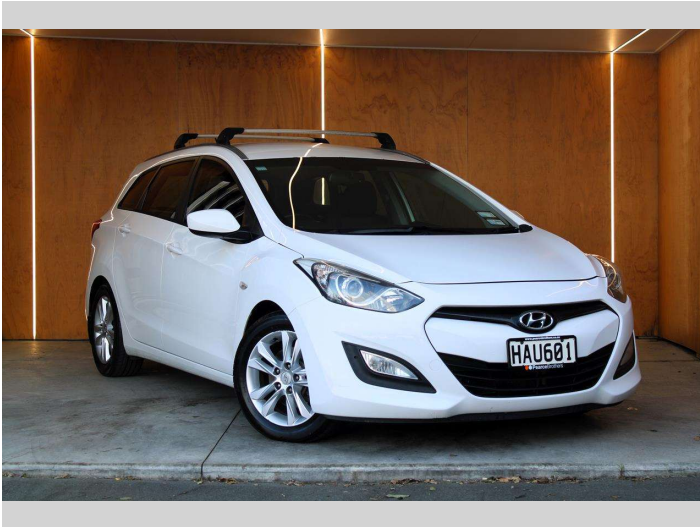

2013 Hyundai I30 WAGON 1.6 CRDI

Purchase Price **\$8,990**
Includes GST, Registration & Licensing

Finance may be available on this vehicle. Ask one of our friendly staff for more information.

Gain peace of mind with Mechanical Breakdown Insurance. **Ask us how.**

Top features
None Listed

Body Style
Wagon

Odometer
151,443 km

Engine
1582 cc, Internal Combustion

Fuel Type
Diesel

Transmission
Automatic

Wheels
-

VIN
TMAD281UMEJ040605

Interior
-

Safety

Based on 2023 UCSR rating for 12-17 models

Reg No.
HAU601

Ext Colour
White

History
NZ New

Seats
5 seats

CO2 Emissions
★★★★☆
175 grams/km