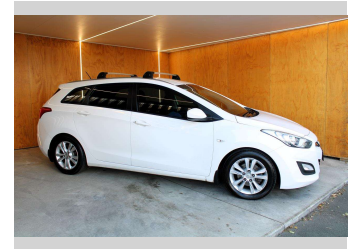

2013 Hyundai I30 WAGON 1.6 CRDI

Purchase Price **\$8,990**
Includes GST, Registration & Licensing

Finance may be available on this vehicle. Ask one of our friendly staff for more information.

Gain peace of mind with Mechanical Breakdown Insurance. **Ask us how.**

Top features
None Listed

Body Style
Wagon

Odometer
151,443 km

Engine
1582 cc, Internal Combustion

Fuel Type
Diesel

Transmission
Automatic

Wheels
-

VIN
TMAD281UMEJ040605